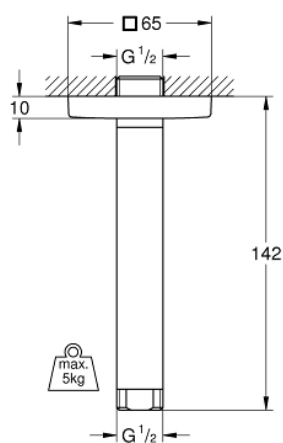

## 27 485 000 RAINSHOWER SHOWER ARM CEILING 142 MM

### PRODUCT DESCRIPTION

- Tyc: Chrome
- material: metal
- connection thread 1/2"
- with square escutcheon
- suitable for all Rainshower head showers
- GROHE LongLife finish

27 485 000 **RAINSHOWER SHOWER ARM CEILING 142 MM**

**SPARE PARTS**

1: Escutcheon (Spare part-nr. 48118000)