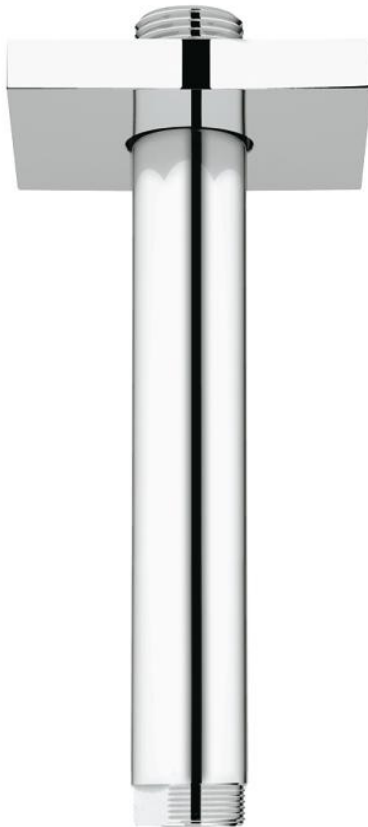

## 27 485 000 RAINSHOWER SHOWER ARM CEILING 142 MM

### PRODUCT DESCRIPTION

- Tyc: Chrome
- material: metal
- connection thread 1/2"
- with square escutcheon
- suitable for all Rainshower head showers
- GROHE LongLife finish

27 485 000 **RAINSHOWER SHOWER ARM CEILING 142 MM**

**SPARE PARTS**

1: Escutcheon (Spare part-nr. 48118000)