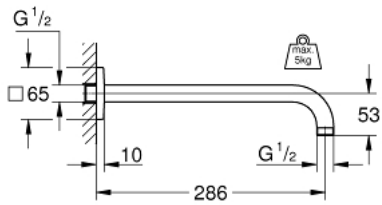

27 488 000 RAINSHOWER SHOWER ARM 286 MM

PRODUCT DESCRIPTION

- Colour: chrome
- material: metal
- connection thread 1/2"
- with square escutcheon
- suitable for all Rainshower head showers except Rainshower 400 mm
- GROHE LongLife finish

27 488 000 **RAINSHOWER SHOWER ARM 286 MM**

SPARE PARTS

1: Escutcheon (Spare part-nr. 48118000)