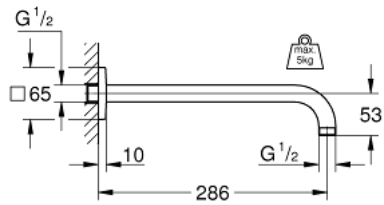

27 488 000 RAINSHOWER SHOWER ARM 286 MM

PRODUCT DESCRIPTION

- Tyc: Chrome
- material: metal
- connection thread 1/2"
- with square escutcheon
- suitable for all Rainshower head showers except Rainshower 400 mm
- GROHE LongLife finish

27 488 000 **RAINSHOWER SHOWER ARM 286 MM**

SPARE PARTS

1: Escutcheon (Spare part-nr. 48118000)