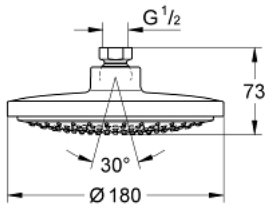

27 492 000 **EUPHORIA COSMOPOLITAN 180 HEAD SHOWER 1 SPRAY**

PRODUCT DESCRIPTION

- Colour: chrome
- spray pattern: Rain
- maximum flow rate (at 3 bar): 7.5 l/min
- Ø 180 mm
- ball joint ± 15° rotatable
- connection thread 1/2"
- GROHE EcoJoy - less water, perfect flow
- GROHE DreamSpray - perfect spray pattern
- GROHE LongLife finish
- GROHE SpeedClean - effortless limescale removal
- suitable for instantaneous heater

27 492 000 **EUPHORIA COSMOPOLITAN 180 HEAD SHOWER 1 SPRAY**

SPARE PARTS

1: Fibre seal dia. \varnothing 18,5 x \varnothing 12 x 2 (Spare part-nr. 0138900M)

2: Dirt strainer (Spare part-nr. 48007000)