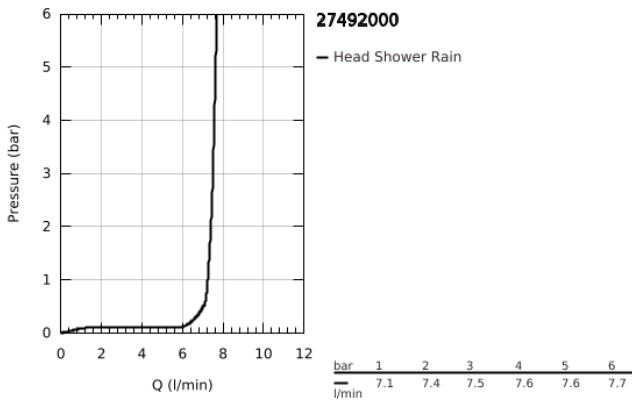

27 492 000 **EUPHORIA COSMOPOLITAN 180 HEAD SHOWER 1 SPRAY**

PRODUCT DESCRIPTION

- Colour: chrome
- spray pattern: Rain
- maximum flow rate (at 3 bar): 7.5 l/min
- Ø 180 mm
- ball joint ± 15° rotatable
- connection thread 1/2"
- GROHE EcoJoy - less water, perfect flow
- GROHE DreamSpray - perfect spray pattern
- GROHE LongLife finish
- GROHE SpeedClean - effortless limescale removal
- suitable for instantaneous heater

27 492 000 **EUPHORIA COSMOPOLITAN 180 HEAD SHOWER 1 SPRAY**

SPARE PARTS

1: Fibre seal dia. \varnothing 18,5 x \varnothing 12 x 2 (Spare part-nr. 0138900M)

2: Dirt strainer (Spare part-nr. 48007000)