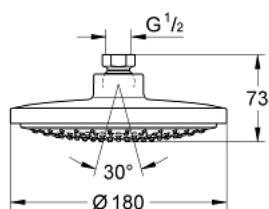

27 492 000 **EUPHORIA COSMOPOLITAN 180 HEAD SHOWER 1 SPRAY**

PRODUCT DESCRIPTION

- Tyc: Chrome
- spray pattern: Rain
- maximum flow rate (at 3 bar): 7.5 l/min
- Ø 180 mm
- ball joint ± 15° rotatable
- connection thread 1/2"
- GROHE EcoJoy - Less water, perfect flow
- GROHE DreamSpray - perfect spray pattern
- GROHE LongLife finish
- GROHE SpeedClean - effortless limescale removal
- suitable for instantaneous heater

27 492 000 **EUPHORIA COSMOPOLITAN 180 HEAD SHOWER 1 SPRAY**

SPARE PARTS

1: Fibre seal \varnothing 18,5 x \varnothing 12 x 2 (Spare part-nr. 0138900M)

2: Dirt strainer (Spare part-nr. 48007000)