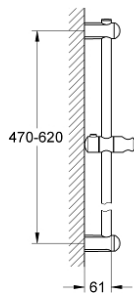

27 499 000 **EUPHORIA SHOWER RAIL 600 MM**

PRODUCT DESCRIPTION

- Colour: chrome
- with wall holders, glide element and swivel holder
- Flexible Installation - 1 adjustable bracket for existing drill holes
- GROHE LongLife finish

27 499 000 EUPHORIA SHOWER RAIL 600 MM

SPARE PARTS

- 1: Shower rail holder (Spare part-nr. 48098000)
- 2: Glide element (Spare part-nr. 48099000)
- 3: Shower rail holder (Spare part-nr. 48100000)