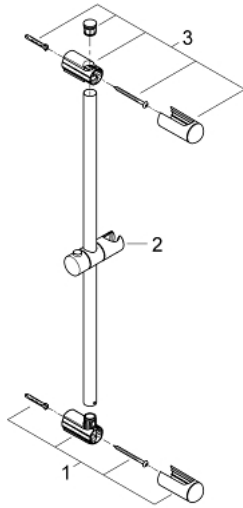

27 499 000 **EUPHORIA SHOWER RAIL 600 MM**

PRODUCT DESCRIPTION

- Colour: chrome
- with wall holders, glide element and swivel holder
- Flexible Installation - 1 adjustable bracket for existing drill holes
- GROHE LongLife finish

27 499 000 EUPHORIA SHOWER RAIL 600 MM

SPARE PARTS

- 1: Shower rail holder (Spare part-nr. 48098000)
- 2: Glide element (Spare part-nr. 48099000)
- 3: Shower rail holder (Spare part-nr. 48100000)