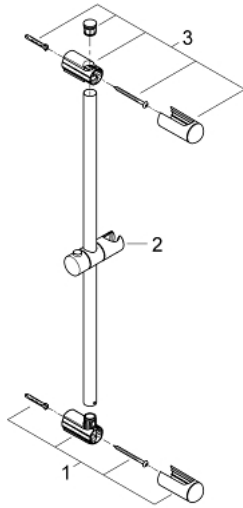

27 499 000 EUPHORIA SHOWER RAIL 600 MM

PRODUCT DESCRIPTION

- Tyc: Chrome
- with wall holders, glide element and swivel holder
- Flexible Installation - 1 adjustable bracket for existing drill holes
- GROHE LongLife finish

27 499 000 **EUPHORIA SHOWER RAIL 600 MM**

SPARE PARTS

- 1: Shower rail holder (Spare part-nr. 48098000)
- 2: Glide element (Spare part-nr. 48099000)
- 3: Shower rail holder (Spare part-nr. 48100000)