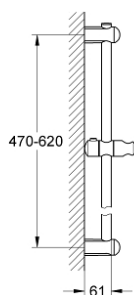

27 499 000 EUPHORIA SHOWER RAIL 600 MM

PRODUCT DESCRIPTION

- Tyc: Chrome
- with wall holders, glide element and swivel holder
- Flexible Installation - 1 adjustable bracket for existing drill holes
- GROHE LongLife finish

27 499 000 **EUPHORIA SHOWER RAIL 600 MM**

SPARE PARTS

- 1: Shower rail holder (Spare part-nr. 48098000)
- 2: Glide element (Spare part-nr. 48099000)
- 3: Shower rail holder (Spare part-nr. 48100000)