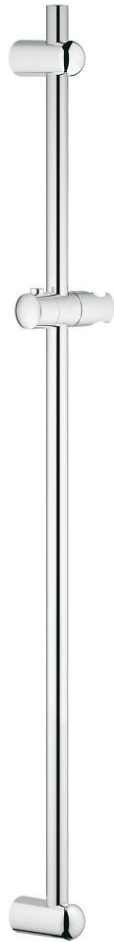

27 500 000 EUPHORIA SHOWER RAIL 900 MM

PRODUCT DESCRIPTION

- Colour: chrome
- with wall holders, glide element and swivel holder
- Flexible Installation - 1 adjustable bracket for existing drill holes
- GROHE LongLife finish

27 500 000 EUPHORIA SHOWER RAIL 900 MM

SPARE PARTS

- 1: Shower rail holder (Spare part-nr. 48098000)
- 2: Glide element (Spare part-nr. 48099000)
- 3: Shower rail holder (Spare part-nr. 48100000)