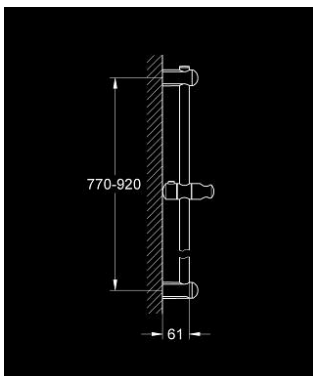

27 500 000 EUPHORIA SHOWER RAIL 900 MM

PRODUCT DESCRIPTION

- Colour: chrome
- with wall holders, glide element and swivel holder
- Flexible Installation - 1 adjustable bracket for existing drill holes
- GROHE LongLife finish

27 500 000 EUPHORIA SHOWER RAIL 900 MM

SPARE PARTS

- 1: Shower rail holder (Spare part-nr. 48098000)
- 2: Glide element (Spare part-nr. 48099000)
- 3: Shower rail holder (Spare part-nr. 48100000)