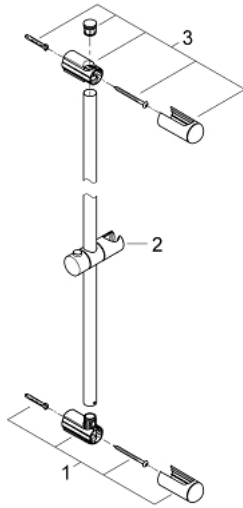

27 500 000 EUPHORIA SHOWER RAIL 900 MM

PRODUCT DESCRIPTION

- Colour: chrome
- with wall holders, glide element and swivel holder
- Flexible Installation - 1 adjustable bracket for existing drill holes
- GROHE LongLife finish

27 500 000 EUPHORIA SHOWER RAIL 900 MM

SPARE PARTS

- 1: Shower rail holder (Spare part-nr. 48098000)
- 2: Glide element (Spare part-nr. 48099000)
- 3: Shower rail holder (Spare part-nr. 48100000)