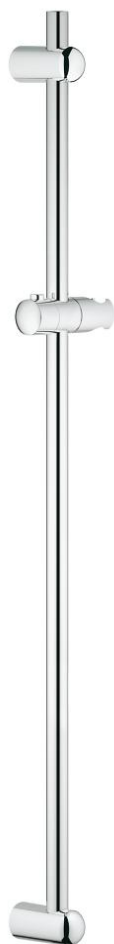

27 500 000 EUPHORIA SHOWER RAIL 900 MM

PRODUCT DESCRIPTION

- Tyc: Chrome
- with wall holders, glide element and swivel holder
- Flexible Installation - 1 adjustable bracket for existing drill holes
- GROHE LongLife finish

27 500 000 EUPHORIA SHOWER RAIL 900 MM

SPARE PARTS

- 1: Shower rail holder (Spare part-nr. 48098000)
- 2: Glide element (Spare part-nr. 48099000)
- 3: Shower rail holder (Spare part-nr. 48100000)