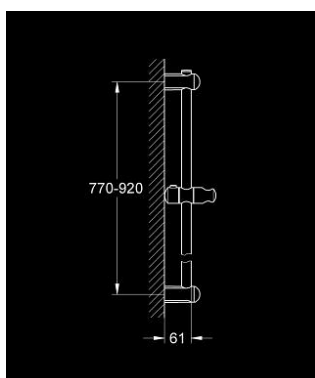

27 500 000 EUPHORIA SHOWER RAIL 900 MM

PRODUCT DESCRIPTION

- Tyc: Chrome
- with wall holders, glide element and swivel holder
- Flexible Installation - 1 adjustable bracket for existing drill holes
- GROHE LongLife finish

27 500 000 EUPHORIA SHOWER RAIL 900 MM

SPARE PARTS

- 1: Shower rail holder (Spare part-nr. 48098000)
- 2: Glide element (Spare part-nr. 48099000)
- 3: Shower rail holder (Spare part-nr. 48100000)