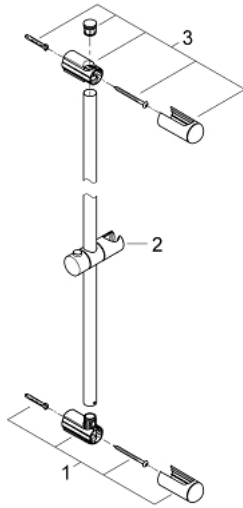

27 500 000 EUPHORIA SHOWER RAIL 900 MM

PRODUCT DESCRIPTION

- Tyc: Chrome
- with wall holders, glide element and swivel holder
- Flexible Installation - 1 adjustable bracket for existing drill holes
- GROHE LongLife finish

27 500 000 EUPHORIA SHOWER RAIL 900 MM

SPARE PARTS

- 1: Shower rail holder (Spare part-nr. 48098000)
- 2: Glide element (Spare part-nr. 48099000)
- 3: Shower rail holder (Spare part-nr. 48100000)