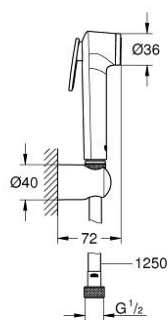

27 513 001 TEMPESTA-F TRIGGER SPRAY 30 WALL HOLDER SET 1 SPRAY

PRODUCT DESCRIPTION

- Tyc: Chrome
- consisting of:
 - hand shower with trigger control (27 512)
 - maximum flow rate (at 3 bar): 8 l/min
 - wall shower holder (28 605)
 - Silverflex Long-Life shower hose 1250 mm (26 335)
 - GROHE LongLife finish
 - GROHE SpeedClean - effortless limescale removal
 - Inner WaterGuide - inner insulation for surface protection
 - TwistStop - to prevent hose from twisting
 - Please refer to local norms regarding installation.

27 513 001 **TEMPESTA-F TRIGGER SPRAY 30 WALL HOLDER SET 1 SPRAY**

SPARE PARTS

1: Dirt strainer (Spare part-nr. 0700200M)

2: Non-return valve (Spare part-nr. 1416500M)*

* Optional accessories