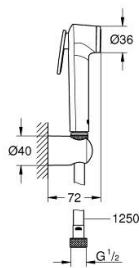

27 513 DL1 TEMPESTA-F TRIGGER SPRAY 30 WALL HOLDER SET 1 SPRAY

PRODUCT DESCRIPTION

- Colour: brushed warm sunset
- consisting of:
 - hand shower with trigger control
 - maximum flow rate (at 3 bar): 8 l/min
 - wall shower holder
 - Silverflex Long-Life shower hose 1250 mm
 - GROHE EcoJoy - less water, perfect flow
 - GROHE LongLife finish
 - GROHE SpeedClean - effortless limescale removal
 - Inner WaterGuide - inner insulation for surface protection
 - TwistStop - to prevent hose from twisting
- Please refer to local norms regarding installation.

27 513 DL1 TEMPESTA-F TRIGGER SPRAY 30 WALL HOLDER SET 1 SPRAY

SPARE PARTS

1: Dirt strainer (Spare part-nr. 0700200M)

2: non-return valves (Spare part-nr. 14165DLM)*

* Optional accessories