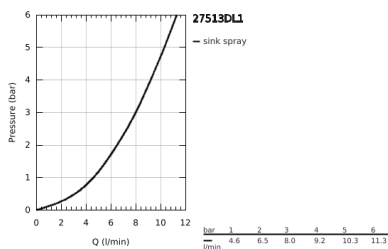

27 513 DL1 TEMPESTA-F TRIGGER SPRAY 30 WALL HOLDER SET 1 SPRAY

PRODUCT DESCRIPTION

- Colour: brushed warm sunset
- consisting of:
 - hand shower with trigger control
 - maximum flow rate (at 3 bar): 8 l/min
 - wall shower holder
 - Silverflex Long-Life shower hose 1250 mm
 - GROHE EcoJoy - less water, perfect flow
 - GROHE LongLife finish
 - GROHE SpeedClean - effortless limescale removal
 - Inner WaterGuide - inner insulation for surface protection
 - TwistStop - to prevent hose from twisting
- Please refer to local norms regarding installation.