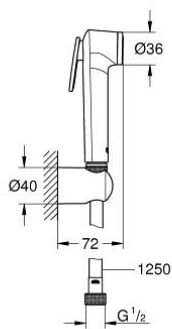

27 513 DL1 TEMPESTA-F TRIGGER SPRAY 30 WALL HOLDER SET 1 SPRAY

PRODUCT DESCRIPTION

- Tyc: brushed warm sunset
- consisting of:
 - hand shower with trigger control
 - maximum flow rate (at 3 bar): 8 l/min
 - wall shower holder
 - Silverflex Long-Life shower hose 1250 mm
 - GROHE EcoJoy - Less water, perfect flow
 - GROHE LongLife finish
 - GROHE SpeedClean - effortless limescale removal
 - Inner WaterGuide - inner insulation for surface protection
 - TwistStop - to prevent hose from twisting
- Please refer to local norms regarding installation.

27 513 DL1 TEMPESTA-F TRIGGER SPRAY 30 WALL HOLDER SET 1 SPRAY

SPARE PARTS

1: Dirt strainer (Spare part-nr. 0700200M)

2: non-return valves (Spare part-nr. 14165DLM)*

* Optional accessories