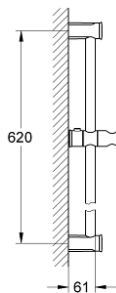

27 519 000 **TEMPESTA RUSTIC SHOWER RAIL 600 MM**

PRODUCT DESCRIPTION

- Colour: chrome
- with wall brackets, glider and swivel holder
- GROHE LongLife finish

27 519 000 **TEMPESTA RUSTIC SHOWER RAIL 600 MM**

SPARE PARTS

- 1: Shower rail holder (Spare part-nr. 48092000)
 - 2: Glide element (Spare part-nr. 48093000)
 - 3: Compensation disc (Spare part-nr. 48051000)*
- * Optional accessories