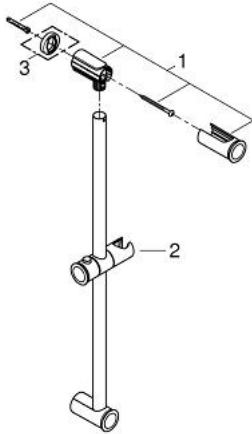

27 519 000 **TEMPESTA RUSTIC SHOWER RAIL 600 MM**

PRODUCT DESCRIPTION

- Colour: chrome
- with wall brackets, glider and swivel holder
- GROHE LongLife finish

27 519 000 **TEMPESTA RUSTIC SHOWER RAIL 600 MM**

SPARE PARTS

- 1: Shower rail holder (Spare part-nr. 48092000)
 - 2: Glide element (Spare part-nr. 48093000)
 - 3: Compensation disc (Spare part-nr. 48051000)*
- * Optional accessories