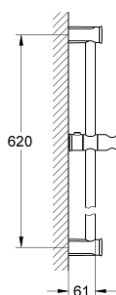

27 519 000 TEMPESTA RUSTIC SHOWER RAIL 600 MM

PRODUCT DESCRIPTION

- Tyc: Chrome
- with wall brackets, glider and swivel holder
- GROHE LongLife finish

27 519 000 **TEMPESTA RUSTIC SHOWER RAIL 600 MM**

SPARE PARTS

- 1: Shower rail holder (Spare part-nr. 48092000)
 - 2: Glide element (Spare part-nr. 48093000)
 - 3: Compensation disc (Spare part-nr. 48051000)*
- * Optional accessories