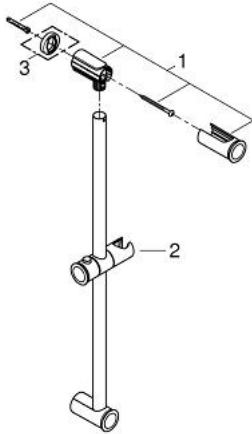

27 519 000 TEMPESTA RUSTIC SHOWER RAIL 600 MM

PRODUCT DESCRIPTION

- Tyc: Chrome
- with wall brackets, glider and swivel holder
- GROHE LongLife finish

27 519 000 **TEMPESTA RUSTIC SHOWER RAIL 600 MM**

SPARE PARTS

- 1: Shower rail holder (Spare part-nr. 48092000)
 - 2: Glide element (Spare part-nr. 48093000)
 - 3: Compensation disc (Spare part-nr. 48051000)*
- * Optional accessories