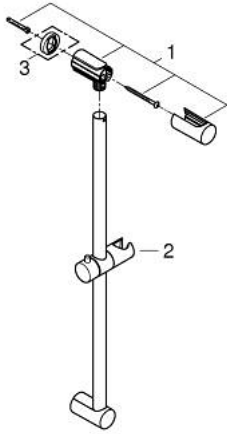

27 521 000 **TEMPESTA COSMOPOLITAN SHOWER RAIL 600 MM**

PRODUCT DESCRIPTION

- Colour: chrome
- with wall brackets, glider and swivel holder
- GROHE LongLife finish

27 521 000 **TEMPESTA COSMOPOLITAN SHOWER RAIL 600 MM**

SPARE PARTS

1: Shower rail holder (Spare part-nr. 48095000)

2: Glide element (Spare part-nr. 12140000)