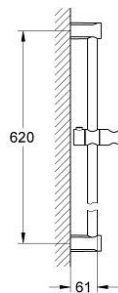

27 521 000 **TEMPESTA COSMOPOLITAN SHOWER RAIL 600 MM**

PRODUCT DESCRIPTION

- Colour: chrome
- with wall brackets, glider and swivel holder
- GROHE LongLife finish

27 521 000 **TEMPESTA COSMOPOLITAN SHOWER RAIL 600 MM**

SPARE PARTS

1: Shower rail holder (Spare part-nr. 48095000)

2: Glide element (Spare part-nr. 12140000)