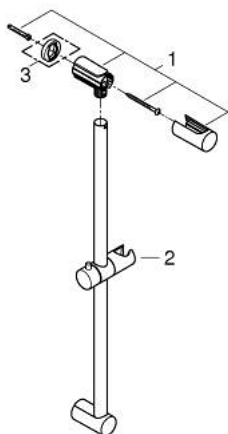

27 521 000 **TEMPESTA COSMOPOLITAN SHOWER RAIL 600 MM**

PRODUCT DESCRIPTION

- Tyc: Chrome
- with wall brackets, glider and swivel holder
- GROHE LongLife finish

27 521 000 **TEMPESTA COSMOPOLITAN SHOWER RAIL 600 MM**

SPARE PARTS

- 1: Shower rail holder (Spare part-nr. 48095000)
- 2: Glide element (Spare part-nr. 12140000)