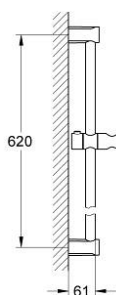

27 521 000 **TEMPESTA COSMOPOLITAN SHOWER RAIL 600 MM**

PRODUCT DESCRIPTION

- Tyc: Chrome
- with wall brackets, glider and swivel holder
- GROHE LongLife finish

27 521 000 **TEMPESTA COSMOPOLITAN SHOWER RAIL 600 MM**

SPARE PARTS

- 1: Shower rail holder (Spare part-nr. 48095000)
- 2: Glide element (Spare part-nr. 12140000)