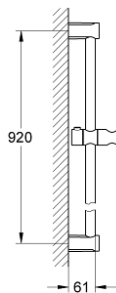

27 522 000 **TEMPESTA COSMOPOLITAN SHOWER RAIL 900 MM**

PRODUCT DESCRIPTION

- Colour: chrome
- with wall holders
- glide element and swivel holder
- GROHE LongLife finish

27 522 000 **TEMPESTA COSMOPOLITAN SHOWER RAIL 900 MM**

SPARE PARTS

- 1: Shower rail holder (Spare part-nr. 48095000)
 - 2: Glide element (Spare part-nr. 48096000)
 - 3: Compensation disc (Spare part-nr. 48051000)*
- * Optional accessories