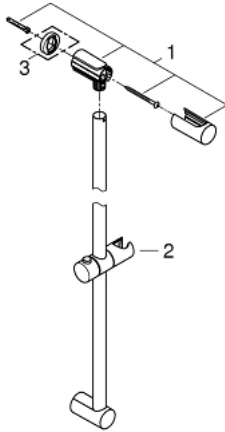

27 522 000 **TEMPESTA COSMOPOLITAN SHOWER RAIL 900 MM**

PRODUCT DESCRIPTION

- Colour: chrome
- with wall holders
- glide element and swivel holder
- GROHE LongLife finish

27 522 000 **TEMPESTA COSMOPOLITAN SHOWER RAIL 900 MM**

SPARE PARTS

- 1: Shower rail holder (Spare part-nr. 48095000)
 - 2: Glide element (Spare part-nr. 48096000)
 - 3: Compensation disc (Spare part-nr. 48051000)*
- * Optional accessories