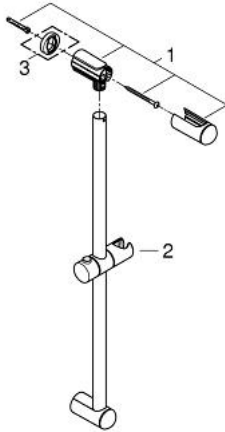

27 523 000 **TEMPESTA SHOWER RAIL 600 MM**

PRODUCT DESCRIPTION

- Colour: chrome
- with wall brackets, glider and swivel holder
- GROHE LongLife finish

27 523 000 TEMPESTA SHOWER RAIL 600 MM

SPARE PARTS

- 1: Shower rail holder (Spare part-nr. 48098000)
 - 2: Glide element (Spare part-nr. 48099000)
 - 3: Compensation disc (Spare part-nr. 48051000)*
- * Optional accessories