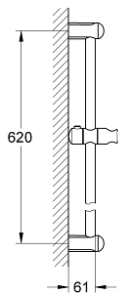

27 523 000 **TEMPESTA SHOWER RAIL 600 MM**

PRODUCT DESCRIPTION

- Colour: chrome
- with wall brackets, glider and swivel holder
- GROHE LongLife finish

27 523 000 TEMPESTA SHOWER RAIL 600 MM

SPARE PARTS

- 1: Shower rail holder (Spare part-nr. 48098000)
 - 2: Glide element (Spare part-nr. 48099000)
 - 3: Compensation disc (Spare part-nr. 48051000)*
- * Optional accessories