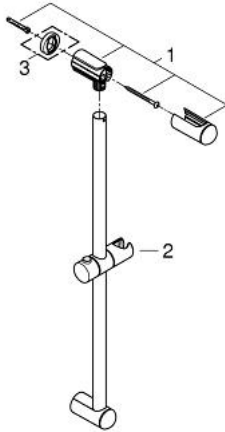

27 523 000 **TEMPESTA SHOWER RAIL 600 MM**

**PRODUCT DESCRIPTION**

- Tyc: Chrome
- with wall brackets, glider and swivel holder
- GROHE LongLife finish

## 27 523 000 TEMPESTA SHOWER RAIL 600 MM

### SPARE PARTS

- 1: Shower rail holder (Spare part-nr. 48098000)
  - 2: Glide element (Spare part-nr. 48099000)
  - 3: Compensation disc (Spare part-nr. 48051000)\*
- \* Optional accessories