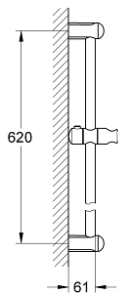

27 523 000 **TEMPESTA SHOWER RAIL 600 MM**

**PRODUCT DESCRIPTION**

- Tyc: Chrome
- with wall brackets, glider and swivel holder
- GROHE LongLife finish

## 27 523 000 TEMPESTA SHOWER RAIL 600 MM

### SPARE PARTS

- 1: Shower rail holder (Spare part-nr. 48098000)
  - 2: Glide element (Spare part-nr. 48099000)
  - 3: Compensation disc (Spare part-nr. 48051000)\*
- \* Optional accessories