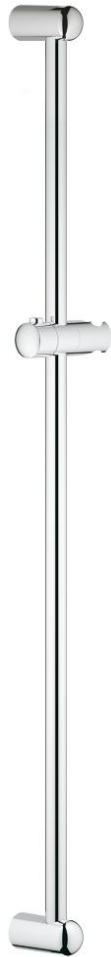

27 524 000 **SHOWER RAIL 900 MM**

PRODUCT DESCRIPTION

- Colour: chrome
- with wall holders
- glide element and swivel holder
- GROHE LongLife finish

27 524 000 **SHOWER RAIL 900 MM**

SPARE PARTS

- 1: Shower rail holder (Spare part-nr. 48098000)
 - 2: Glide element (Spare part-nr. 48099000)
 - 3: Compensation disc (Spare part-nr. 48051000)*
- * Optional accessories