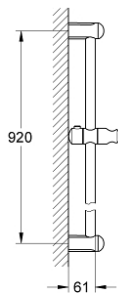

27 524 000 **SHOWER RAIL 900 MM**

PRODUCT DESCRIPTION

- Colour: chrome
- with wall holders
- glide element and swivel holder
- GROHE LongLife finish

27 524 000 **SHOWER RAIL 900 MM**

SPARE PARTS

- 1: Shower rail holder (Spare part-nr. 48098000)
 - 2: Glide element (Spare part-nr. 48099000)
 - 3: Compensation disc (Spare part-nr. 48051000)*
- * Optional accessories