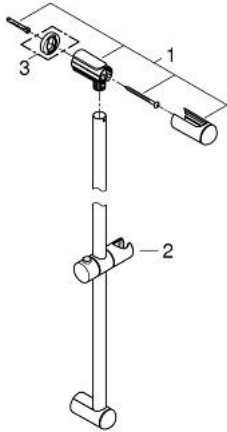

27 524 000 **SHOWER RAIL 900 MM**

PRODUCT DESCRIPTION

- Colour: chrome
- with wall holders
- glide element and swivel holder
- GROHE LongLife finish

27 524 000 **SHOWER RAIL 900 MM**

SPARE PARTS

- 1: Shower rail holder (Spare part-nr. 48098000)
 - 2: Glide element (Spare part-nr. 48099000)
 - 3: Compensation disc (Spare part-nr. 48051000)*
- * Optional accessories