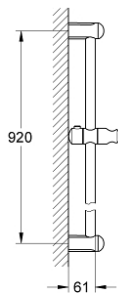

27 524 000 **SHOWER RAIL 900 MM**

PRODUCT DESCRIPTION

- Tyc: Chrome
- with wall holders
- glide element and swivel holder
- GROHE LongLife finish

27 524 000 **SHOWER RAIL 900 MM**

SPARE PARTS

- 1: Shower rail holder (Spare part-nr. 48098000)
 - 2: Glide element (Spare part-nr. 48099000)
 - 3: Compensation disc (Spare part-nr. 48051000)*
- * Optional accessories