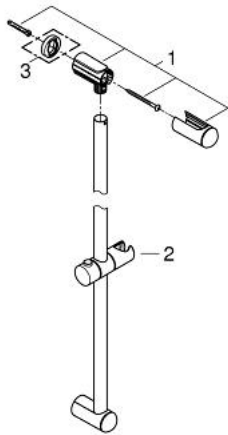

27 524 000 **SHOWER RAIL 900 MM**

PRODUCT DESCRIPTION

- Tyc: Chrome
- with wall holders
- glide element and swivel holder
- GROHE LongLife finish

27 524 000 **SHOWER RAIL 900 MM**

SPARE PARTS

- 1: Shower rail holder (Spare part-nr. 48098000)
 - 2: Glide element (Spare part-nr. 48099000)
 - 3: Compensation disc (Spare part-nr. 48051000)*
- * Optional accessories