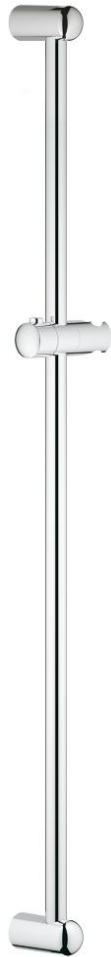

27 524 000 **SHOWER RAIL 900 MM**

PRODUCT DESCRIPTION

- Tyc: Chrome
- with wall holders
- glide element and swivel holder
- GROHE LongLife finish

27 524 000 **SHOWER RAIL 900 MM**

SPARE PARTS

- 1: Shower rail holder (Spare part-nr. 48098000)
 - 2: Glide element (Spare part-nr. 48099000)
 - 3: Compensation disc (Spare part-nr. 48051000)*
- * Optional accessories