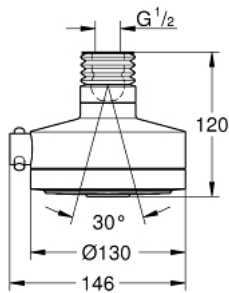

27 530 000 RELEXA DELUXE 130 HEAD SHOWER 4 SPRAYS

PRODUCT DESCRIPTION

- Colour: chrome
- Normal, Rain, Champagne spray, Champagne spray Deluxe
- ball joint $\pm 15^\circ$ rotatable
- GROHE EcoJoy 9.5 l/min flow limiter
- GROHE DreamSpray - perfect spray pattern
- GROHE LongLife finish
- Inner WaterGuide - inner insulation for surface protection
- min. recommended pressure 1.0 bar

27 530 000 RELEXA DELUXE 130 HEAD SHOWER 4 SPRAYS

SPARE PARTS

- 1: Bellows (Spare part-nr. 45199B10)
- 2: Fibre seal dia. \varnothing 18,5 x \varnothing 12 x 2 (Spare part-nr. 0138900M)
- 3: Dirt strainer (Spare part-nr. 48007000)