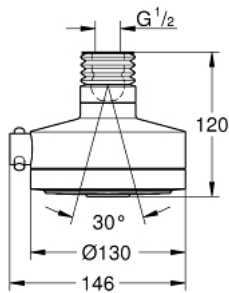

27 530 000 RELEXA DELUXE 130 HEAD SHOWER 4 SPRAYS

PRODUCT DESCRIPTION

- Colour: chrome
- Normal, Rain, Champagne spray, Champagne spray Deluxe
- ball joint $\pm 15^\circ$ rotatable
- 9.5 l/min flow limiter
- GROHE DreamSpray - perfect spray pattern
- GROHE LongLife finish
- Inner WaterGuide - inner insulation for surface protection
- min. recommended pressure 1.0 bar

27 530 000 **RELEXA DELUXE 130 HEAD SHOWER 4 SPRAYS**

SPARE PARTS

- 1: Bellows (Spare part-nr. 45199B10)
- 2: Fibre seal dia. Ø 18,5 x Ø 12 x 2 (Spare part-nr. 0138900M)
- 3: Dirt strainer (Spare part-nr. 48007000)