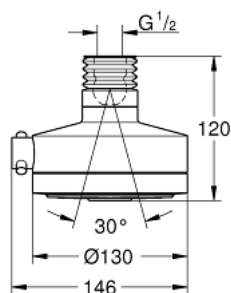

27 530 000 RELEXA DELUXE 130 HEAD SHOWER 4 SPRAYS

PRODUCT DESCRIPTION

- Tyc: Chrome
- Normal, Rain, Champagne spray, Champagne spray Deluxe
- ball joint $\pm 15^\circ$ rotatable
- GROHE EcoJoy 9.5 l/min flow limiter
- GROHE DreamSpray - perfect spray pattern
- GROHE LongLife finish
- Inner WaterGuide - inner insulation for surface protection
- min. recommended pressure 1.0 bar

27 530 000 RELEXA DELUXE 130 HEAD SHOWER 4 SPRAYS

SPARE PARTS

- 1: Bellows (Spare part-nr. 45199B10)
- 2: Fibre seal $\varnothing 18,5 \times \varnothing 12 \times 2$ (Spare part-nr. 0138900M)
- 3: Dirt strainer (Spare part-nr. 48007000)