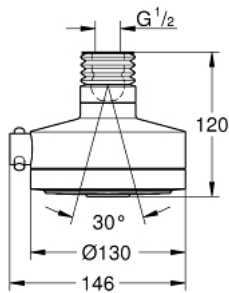

27 530 000 RELEXA DELUXE 130 HEAD SHOWER 4 SPRAYS

PRODUCT DESCRIPTION

- Tyc: Chrome
- Normal, Rain, Champagne spray, Champagne spray Deluxe
- ball joint $\pm 15^\circ$ rotatable
- 9.5 l/min flow limiter
- GROHE DreamSpray - perfect spray pattern
- GROHE LongLife finish
- Inner WaterGuide - inner insulation for surface protection
- min. recommended pressure 1.0 bar

27 530 000 RELEXA DELUXE 130 HEAD SHOWER 4 SPRAYS

SPARE PARTS

- 1: Bellows (Spare part-nr. 45199B10)
- 2: Fibre seal \varnothing 18,5 x \varnothing 12 x 2 (Spare part-nr. 0138900M)
- 3: Dirt strainer (Spare part-nr. 48007000)