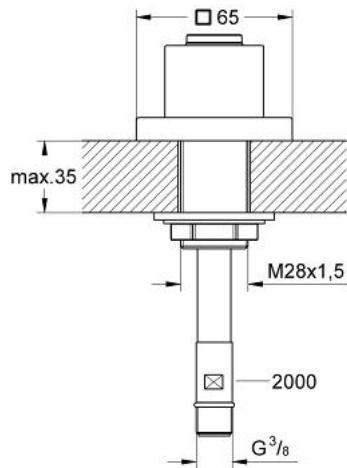

## 27 531 000 LEAD-THROUGH FOR PULL-OUT SHOWERS

### PRODUCT DESCRIPTION

- Colour: chrome
- for bath rim installation and under tiled surround
- lead-through for shower hose
- with square escutcheon
- shower hose 1/2" x 3/8", 2000 mm (28 158 000)
- the lead-through can be combined with all hand showers
- GROHE LongLife finish

## 27 531 000 **LEAD-THROUGH FOR PULL-OUT SHOWERS**

Zu diesem Produkt gibt es  
keine Ersatzteile.

For this product there are no  
spare parts.