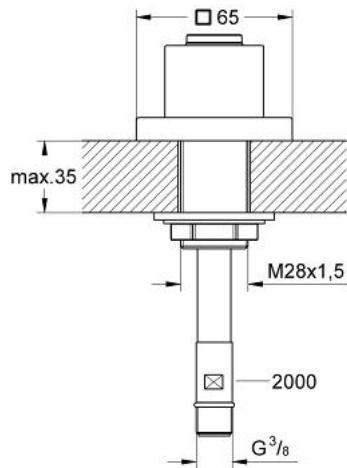

## 27 531 000 LEAD-THROUGH FOR PULL-OUT SHOWERS

### PRODUCT DESCRIPTION

- Tyc: Chrome
- for bath rim installation and under tiled surround
- lead-through for shower hose
- with square escutcheon
- shower hose 1/2" x 3/8", 2000 mm (28 158 000)
- the lead-through can be combined with all hand showers
- GROHE LongLife finish

## 27 531 000 **LEAD-THROUGH FOR PULL-OUT SHOWERS**

Zu diesem Produkt gibt es  
keine Ersatzteile.

For this product there are no  
spare parts.