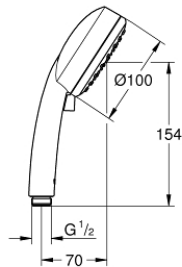

27 571 002 **TEMPESTA COSMOPOLITAN 100 HAND SHOWER 2 SPRAYS**

PRODUCT DESCRIPTION

- Colour: chrome
- spray patterns: Rain, Jet
- GROHE DreamSpray - perfect spray pattern
- GROHE LongLife finish
- GROHE SpeedClean - effortless limescale removal
- Inner WaterGuide - inner insulation for surface protection
- universal mounting system, fitting all standard shower hoses
- suitable for instantaneous heater
- min. recommended pressure 1.0 bar

27 571 002 TEMPESTA COSMOPOLITAN 100 HAND SHOWER 2 SPRAYS

SPARE PARTS

1: Dirt strainer (Spare part-nr. 0700200M)