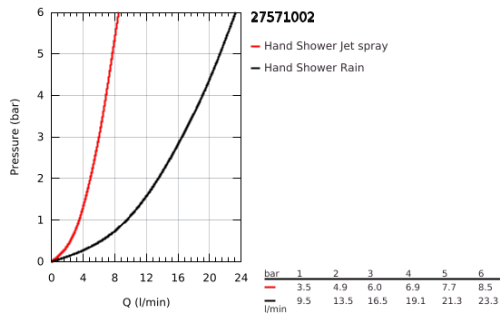

27 571 002 **TEMPESTA COSMOPOLITAN 100 HAND SHOWER 2 SPRAYS**

PRODUCT DESCRIPTION

- Colour: chrome
- spray patterns: Rain, Jet
- GROHE DreamSpray - perfect spray pattern
- GROHE LongLife finish
- GROHE SpeedClean - effortless limescale removal
- Inner WaterGuide - inner insulation for surface protection
- universal mounting system, fitting all standard shower hoses
- suitable for instantaneous heater
- min. recommended pressure 1.0 bar

27 571 002 TEMPESTA COSMOPOLITAN 100 HAND SHOWER 2 SPRAYS

SPARE PARTS

1: Dirt strainer (Spare part-nr. 0700200M)