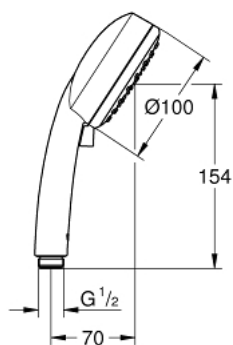

27 571 002 TEMPESTA COSMOPOLITAN 100 HAND SHOWER 2 SPRAYS

PRODUCT DESCRIPTION

- Tyc: Chrome
- spray patterns: Rain, Jet
- GROHE DreamSpray - perfect spray pattern
- GROHE LongLife finish
- GROHE SpeedClean - effortless limescale removal
- Inner WaterGuide - inner insulation for surface protection
- universal mounting system, fitting all standard shower hoses
- suitable for instantaneous heater
- min. recommended pressure 1.0 bar

27 571 002 TEMPESTA COSMOPOLITAN 100 HAND SHOWER 2 SPRAYS

SPARE PARTS

1: Dirt strainer (Spare part-nr. 0700200M)