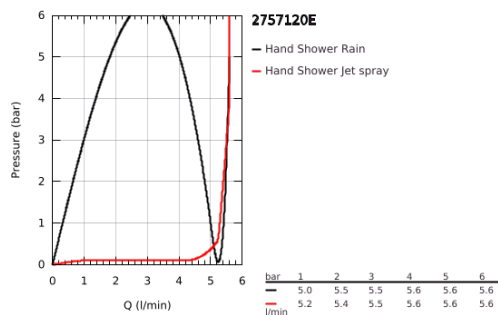

27 571 20E TEMPESTA COSMOPOLITAN 100 HAND SHOWER 2 SPRAYS

PRODUCT DESCRIPTION

- Colour: chrome
- spray patterns: Rain, Jet
- maximum flow rate (at 3 bar): 5.7 l/min
- GROHE DreamSpray - perfect spray pattern
- GROHE LongLife finish
- GROHE SpeedClean - effortless limescale removal
- Inner WaterGuide - inner insulation for surface protection
- universal mounting system, fitting all standard shower hoses
- suitable for instantaneous heater
- min. recommended pressure 1.0 bar

27 571 20E TEMPESTA COSMOPOLITAN 100 HAND SHOWER 2 SPRAYS

SPARE PARTS

1: Dirt strainer (Spare part-nr. 0700200M)