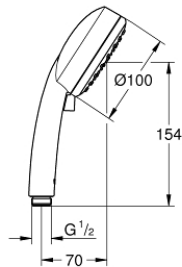

27 571 20E TEMPESTA COSMOPOLITAN 100 HAND SHOWER 2 SPRAYS

PRODUCT DESCRIPTION

- Colour: chrome
- spray patterns: Rain, Jet
- maximum flow rate (at 3 bar): 5.7 l/min
- GROHE DreamSpray - perfect spray pattern
- GROHE LongLife finish
- GROHE SpeedClean - effortless limescale removal
- Inner WaterGuide - inner insulation for surface protection
- universal mounting system, fitting all standard shower hoses
- suitable for instantaneous heater
- min. recommended pressure 1.0 bar

27 571 20E TEMPESTA COSMOPOLITAN 100 HAND SHOWER 2 SPRAYS

SPARE PARTS

1: Dirt strainer (Spare part-nr. 0700200M)