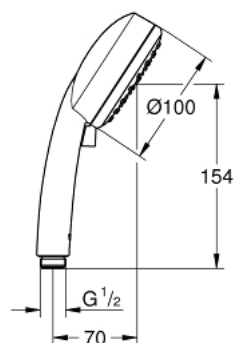

27 571 20E TEMPESTA COSMOPOLITAN 100 HAND SHOWER 2 SPRAYS

PRODUCT DESCRIPTION

- Tyc: Chrome
- spray patterns: Rain, Jet
- maximum flow rate (at 3 bar): 5.7 l/min
- GROHE DreamSpray - perfect spray pattern
- GROHE LongLife finish
- GROHE SpeedClean - effortless limescale removal
- Inner WaterGuide - inner insulation for surface protection
- universal mounting system, fitting all standard shower hoses
- suitable for instantaneous heater
- min. recommended pressure 1.0 bar

27 571 20E TEMPESTA COSMOPOLITAN 100 HAND SHOWER 2 SPRAYS

SPARE PARTS

1: Dirt strainer (Spare part-nr. 0700200M)