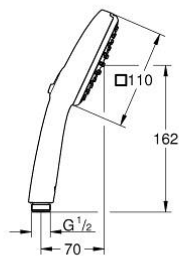

27 571 30E TEMPESTA CUBE 110 HAND SHOWER 2 SPRAYS

PRODUCT DESCRIPTION

- Colour: chrome
- spray patterns: Rain, Jet
- maximum flow rate (at 3 bar): 5.6 l/min
- GROHE EcoJoy - extra efficient water usage, perfect flow
- GROHE SmartSwitch - easily rotate the dial to enjoy your preferred spray option
- GROHE DreamSpray - perfect spray pattern
- GROHE LongLife finish
- ShockProof silicone ring prevents damage caused by a shower falling
- GROHE SpeedClean - effortless limescale removal
- Inner WaterGuide - inner insulation for surface protection
- universal mounting system, fitting all standard shower hoses
- min. recommended pressure 1.0 bar
- suitable for instantaneous heater
- professional exclusive

27 571 30E TEMPESTA CUBE 110 HAND SHOWER 2 SPRAYS

SPARE PARTS

1: Dirt strainer (Spare part-nr. 0700200M)