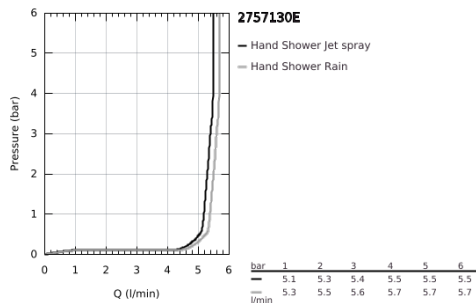

27 571 30E TEMPESTA CUBE 110 HAND SHOWER 2 SPRAYS

PRODUCT DESCRIPTION

- Colour: chrome
- spray patterns: Rain, Jet
- maximum flow rate (at 3 bar): 5.6 l/min
- GROHE EcoJoy - extra efficient water usage, perfect flow
- GROHE SmartSwitch - easily rotate the dial to enjoy your preferred spray option
- GROHE DreamSpray - perfect spray pattern
- GROHE LongLife finish
- ShockProof silicone ring prevents damage caused by a shower falling
- GROHE SpeedClean - effortless limescale removal
- Inner WaterGuide - inner insulation for surface protection
- universal mounting system, fitting all standard shower hoses
- min. recommended pressure 1.0 bar
- suitable for instantaneous heater
- professional exclusive

27 571 30E TEMPESTA CUBE 110 HAND SHOWER 2 SPRAYS

SPARE PARTS

1: Dirt strainer (Spare part-nr. 0700200M)