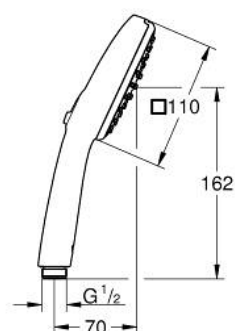

27 571 30E TEMPESTA CUBE 110 HAND SHOWER 2 SPRAYS

PRODUCT DESCRIPTION

- Tyc: Chrome
- spray patterns: Rain, Jet
- maximum flow rate (at 3 bar): 5.6 l/min
- GROHE SmartSwitch - easily rotate the dial to enjoy your preferred spray option
- GROHE DreamSpray - perfect spray pattern
- GROHE LongLife finish
- ShockProof silicone ring prevents damage caused by a shower falling
- GROHE SpeedClean - effortless limescale removal
- Inner WaterGuide - inner insulation for surface protection
- universal mounting system, fitting all standard shower hoses
- min. recommended pressure 1.0 bar
- suitable for instantaneous heater
- professional exclusive

Pure Freude
an Wasser

27 571 30E TEMPESTA CUBE 110 HAND SHOWER 2 SPRAYS

SPARE PARTS

1: Dirt strainer (Spare part-nr. 0700200M)