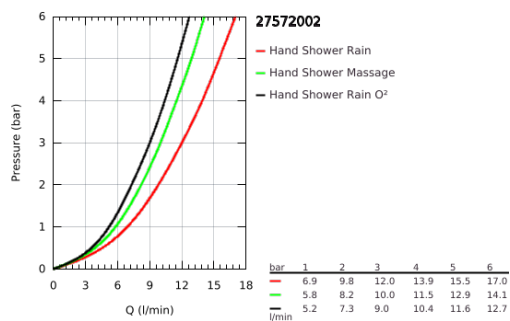

## 27 572 002 TEMPESTA COSMOPOLITAN 100 HAND SHOWER 3 SPRAYS

### PRODUCT DESCRIPTION

- Colour: chrome
- spray patterns: GROHE Rain O<sup>2</sup>, Rain, Massage
- GROHE DreamSpray - perfect spray pattern
- GROHE LongLife finish
- GROHE SpeedClean - effortless limescale removal
- Inner WaterGuide - inner insulation for surface protection
- universal mounting system, fitting all standard shower hoses
- suitable for instantaneous heater
- min. recommended pressure 1.0 bar