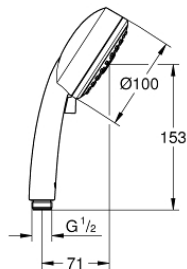

## 27 572 002 TEMPESTA COSMOPOLITAN 100 HAND SHOWER 3 SPRAYS

### PRODUCT DESCRIPTION

- Colour: chrome
- spray patterns: GROHE Rain O<sup>2</sup>, Rain, Massage
- GROHE DreamSpray - perfect spray pattern
- GROHE LongLife finish
- GROHE SpeedClean - effortless limescale removal
- Inner WaterGuide - inner insulation for surface protection
- universal mounting system, fitting all standard shower hoses
- suitable for instantaneous heater
- min. recommended pressure 1.0 bar

27 572 002 **TEMPESTA COSMOPOLITAN 100 HAND SHOWER 3 SPRAYS**

**SPARE PARTS**

1: Dirt strainer (Spare part-nr. 0700200M)