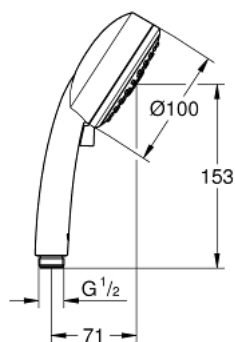

27 572 002 TEMPESTA COSMOPOLITAN 100 HAND SHOWER 3 SPRAYS

PRODUCT DESCRIPTION

- Tyc: Chrome
- spray patterns: GROHE Rain O², Rain, Massage
- GROHE DreamSpray - perfect spray pattern
- GROHE LongLife finish
- GROHE SpeedClean - effortless limescale removal
- Inner WaterGuide - inner insulation for surface protection
- universal mounting system, fitting all standard shower hoses
- suitable for instantaneous heater
- min. recommended pressure 1.0 bar

27 572 002 **TEMPESTA COSMOPOLITAN 100 HAND SHOWER 3 SPRAYS**

SPARE PARTS

1: Dirt strainer (Spare part-nr. 0700200M)