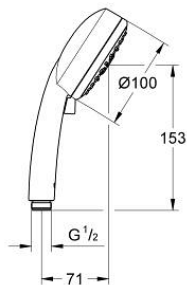

27 573 002 TEMPESTA COSMOPOLITAN 100 HAND SHOWER 4 SPRAYS

PRODUCT DESCRIPTION

- Colour: chrome
- spray patterns: GROHE Rain O², Rain, Massage, Jet
- GROHE DreamSpray - perfect spray pattern
- GROHE LongLife finish
- GROHE SpeedClean - effortless limescale removal
- Inner WaterGuide - inner insulation for surface protection
- universal mounting system, fitting all standard shower hoses
- suitable for instantaneous heater
- min. recommended pressure 1.0 bar

27 573 002 **TEMPESTA COSMOPOLITAN 100 HAND SHOWER 4 SPRAYS**

SPARE PARTS

1: Dirt strainer (Spare part-nr. 0700200M)