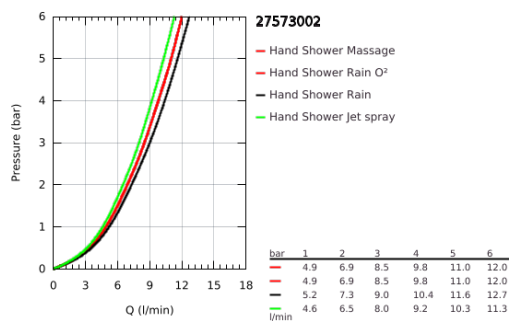

27 573 002 TEMPESTA COSMOPOLITAN 100 HAND SHOWER 4 SPRAYS

PRODUCT DESCRIPTION

- Colour: chrome
- spray patterns: GROHE Rain O², Rain, Massage, Jet
- GROHE DreamSpray - perfect spray pattern
- GROHE LongLife finish
- GROHE SpeedClean - effortless limescale removal
- Inner WaterGuide - inner insulation for surface protection
- universal mounting system, fitting all standard shower hoses
- suitable for instantaneous heater
- min. recommended pressure 1.0 bar

27 573 002 **TEMPESTA COSMOPOLITAN 100 HAND SHOWER 4 SPRAYS**

SPARE PARTS

1: Dirt strainer (Spare part-nr. 0700200M)