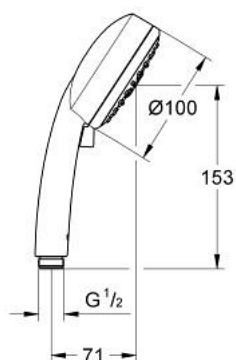

27 573 002 TEMPESTA COSMOPOLITAN 100 HAND SHOWER 4 SPRAYS

PRODUCT DESCRIPTION

- Tyc: Chrome
- spray patterns: GROHE Rain O², Rain, Massage, Jet
- GROHE DreamSpray - perfect spray pattern
- GROHE LongLife finish
- GROHE SpeedClean - effortless limescale removal
- Inner WaterGuide - inner insulation for surface protection
- universal mounting system, fitting all standard shower hoses
- suitable for instantaneous heater
- min. recommended pressure 1.0 bar

27 573 002 TEMPESTA COSMOPOLITAN 100 HAND SHOWER 4 SPRAYS

SPARE PARTS

1: Dirt strainer (Spare part-nr. 0700200M)