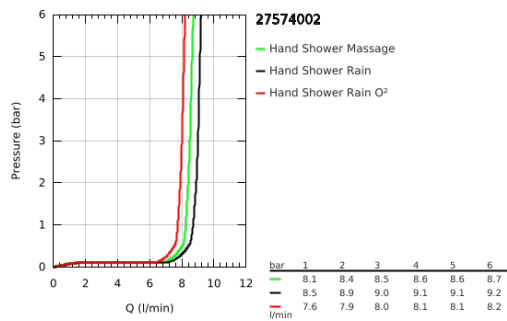

27 574 002 TEMPESTA COSMOPOLITAN 100 HAND SHOWER 3 SPRAYS

PRODUCT DESCRIPTION

- Colour: chrome
- spray patterns: GROHE Rain O², Rain, Massage
- 9.5 l/min flow limiter
- GROHE DreamSpray - perfect spray pattern
- GROHE LongLife finish
- GROHE SpeedClean - effortless limescale removal
- Inner WaterGuide - inner insulation for surface protection
- universal mounting system, fitting all standard shower hoses
- suitable for instantaneous heater
- min. recommended pressure 1.0 bar

27 574 002 TEMPESTA COSMOPOLITAN 100 HAND SHOWER 3 SPRAYS

SPARE PARTS

1: Dirt strainer (Spare part-nr. 0700200M)