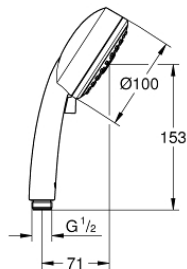

27 574 002 TEMPESTA COSMOPOLITAN 100 HAND SHOWER 3 SPRAYS

PRODUCT DESCRIPTION

- Colour: chrome
- spray patterns: GROHE Rain O², Rain, Massage
- 9.5 l/min flow limiter
- GROHE DreamSpray - perfect spray pattern
- GROHE LongLife finish
- GROHE SpeedClean - effortless limescale removal
- Inner WaterGuide - inner insulation for surface protection
- universal mounting system, fitting all standard shower hoses
- suitable for instantaneous heater
- min. recommended pressure 1.0 bar

27 574 002 TEMPESTA COSMOPOLITAN 100 HAND SHOWER 3 SPRAYS

SPARE PARTS

1: Dirt strainer (Spare part-nr. 0700200M)