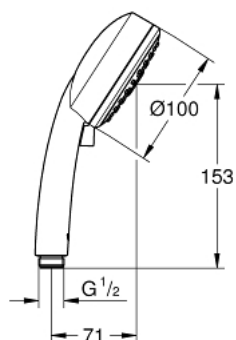

27 574 002 TEMPESTA COSMOPOLITAN 100 HAND SHOWER 3 SPRAYS

PRODUCT DESCRIPTION

- Tyc: Chrome
- spray patterns: GROHE Rain O², Rain, Massage
- 9.5 l/min flow limiter
- GROHE DreamSpray - perfect spray pattern
- GROHE LongLife finish
- GROHE SpeedClean - effortless limescale removal
- Inner WaterGuide - inner insulation for surface protection
- universal mounting system, fitting all standard shower hoses
- suitable for instantaneous heater
- min. recommended pressure 1.0 bar

27 574 002 **TEMPESTA COSMOPOLITAN 100 HAND SHOWER 3 SPRAYS**

SPARE PARTS

1: Dirt strainer (Spare part-nr. 0700200M)