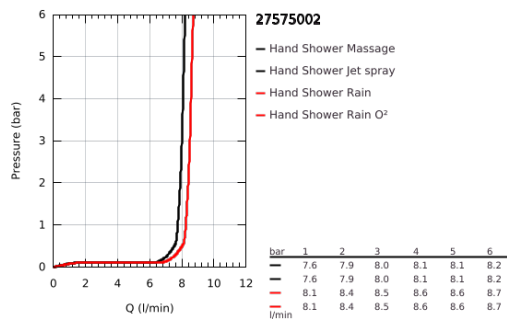

27 575 002 TEMPESTA COSMOPOLITAN 100 HAND SHOWER 4 SPRAYS

PRODUCT DESCRIPTION

- Colour: chrome
- spray patterns: GROHE Rain O², Rain, Massage, Jet
- GROHE EcoJoy 9,5 l/min flow limiter
- GROHE DreamSpray - perfect spray pattern
- GROHE LongLife finish
- GROHE SpeedClean - effortless limescale removal
- Inner WaterGuide - inner insulation for surface protection
- universal mounting system, fitting all standard shower hoses
- suitable for instantaneous heater
- min. recommended pressure 1.0 bar

27 575 002 TEMPESTA COSMOPOLITAN 100 HAND SHOWER 4 SPRAYS

SPARE PARTS

1: Dirt strainer (Spare part-nr. 0700200M)