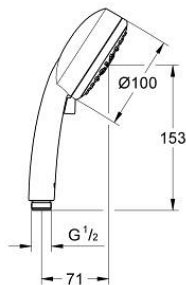

27 575 002 TEMPESTA COSMOPOLITAN 100 HAND SHOWER 4 SPRAYS

PRODUCT DESCRIPTION

- Colour: chrome
- spray patterns: GROHE Rain O², Rain, Massage, Jet
- GROHE EcoJoy 9,5 l/min flow limiter
- GROHE DreamSpray - perfect spray pattern
- GROHE LongLife finish
- GROHE SpeedClean - effortless limescale removal
- Inner WaterGuide - inner insulation for surface protection
- universal mounting system, fitting all standard shower hoses
- suitable for instantaneous heater
- min. recommended pressure 1.0 bar

27 575 002 TEMPESTA COSMOPOLITAN 100 HAND SHOWER 4 SPRAYS

SPARE PARTS

1: Dirt strainer (Spare part-nr. 0700200M)