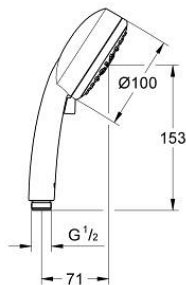

## 27 575 002 TEMPESTA COSMOPOLITAN 100 HAND SHOWER 4 SPRAYS

### PRODUCT DESCRIPTION

- Colour: chrome
- spray patterns: GROHE Rain O<sup>2</sup>, Rain, Massage, Jet
- 9.5 l/min flow limiter
- GROHE DreamSpray - perfect spray pattern
- GROHE LongLife finish
- GROHE SpeedClean - effortless limescale removal
- Inner WaterGuide - inner insulation for surface protection
- universal mounting system, fitting all standard shower hoses
- suitable for instantaneous heater
- min. recommended pressure 1.0 bar