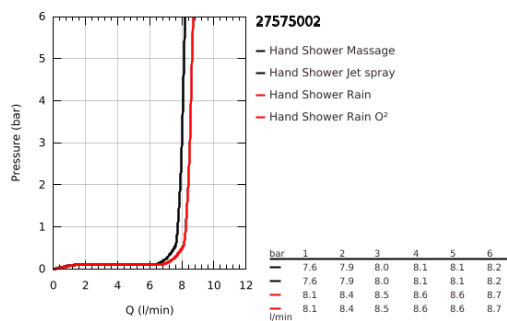

## 27 575 002 TEMPESTA COSMOPOLITAN 100 HAND SHOWER 4 SPRAYS

### PRODUCT DESCRIPTION

- Colour: chrome
- spray patterns: GROHE Rain O<sup>2</sup>, Rain, Massage, Jet
- 9.5 l/min flow limiter
- GROHE DreamSpray - perfect spray pattern
- GROHE LongLife finish
- GROHE SpeedClean - effortless limescale removal
- Inner WaterGuide - inner insulation for surface protection
- universal mounting system, fitting all standard shower hoses
- suitable for instantaneous heater
- min. recommended pressure 1.0 bar