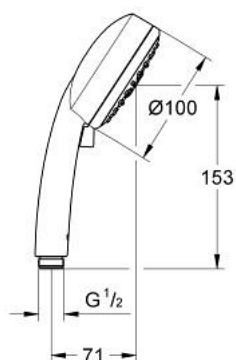

## 27 575 002 TEMPESTA COSMOPOLITAN 100 HAND SHOWER 4 SPRAYS

### PRODUCT DESCRIPTION

- Tyc: Chrome
- spray patterns: GROHE Rain O<sup>2</sup>, Rain, Massage, Jet
- 9.5 l/min flow limiter
- GROHE DreamSpray - perfect spray pattern
- GROHE LongLife finish
- GROHE SpeedClean - effortless limescale removal
- Inner WaterGuide - inner insulation for surface protection
- universal mounting system, fitting all standard shower hoses
- suitable for instantaneous heater
- min. recommended pressure 1.0 bar

27 575 002 **TEMPESTA COSMOPOLITAN 100 HAND SHOWER 4 SPRAYS**

**SPARE PARTS**

1: Dirt strainer (Spare part-nr. 0700200M)