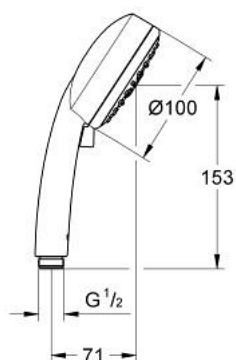

27 575 002 TEMPESTA COSMOPOLITAN 100 HAND SHOWER 4 SPRAYS

PRODUCT DESCRIPTION

- Tyc: Chrome
- spray patterns: GROHE Rain O², Rain, Massage, Jet
- GROHE EcoJoy 9,5 l/min flow limiter
- GROHE DreamSpray - perfect spray pattern
- GROHE LongLife finish
- GROHE SpeedClean - effortless limescale removal
- Inner WaterGuide - inner insulation for surface protection
- universal mounting system, fitting all standard shower hoses
- suitable for instantaneous heater
- min. recommended pressure 1.0 bar

27 575 002 **TEMPESTA COSMOPOLITAN 100 HAND SHOWER 4 SPRAYS**

SPARE PARTS

1: Dirt strainer (Spare part-nr. 0700200M)