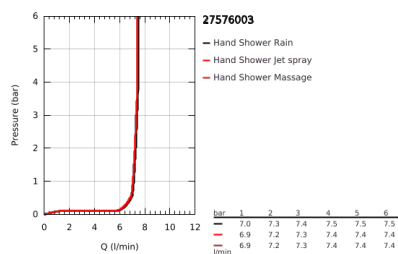

## 27 576 003 TEMPESTA CUBE 110 SHOWER RAIL SET 3 SPRAYS

### PRODUCT DESCRIPTION

- Colour: chrome
- consisting of:
  - hand shower Tempesta Cube 110 (27 574)
  - spray patterns: Jet, Rain, Massage
  - maximum flow rate (at 3 bar): 7.4 l/min
  - shower rail, 600 mm (27 523)
  - shower hose Relexaflex 1750 mm 1/2" x 1/2" (28 154)
  - GROHE EasyReach tray (26 770)
  - GROHE EcoJoy - less water, perfect flow
  - GROHE SmartSwitch - easily rotate the dial to enjoy your preferred spray option
  - GROHE DreamSpray - perfect spray pattern
  - GROHE LongLife finish
- Flexible Installation - 1 adjustable bracket for existing drill holes
- adjustable rail holder (turn and glide shower holder)
- GROHE SpeedClean - effortless limescale removal
- Inner WaterGuide - inner insulation for surface protection
- ShockProof silicone ring prevents damage caused by a shower falling
- min. recommended pressure 1.0 bar
- suitable for instantaneous heater
- professional exclusive