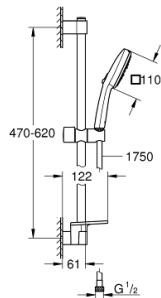

## 27 576 003 TEMPESTA CUBE 110 SHOWER RAIL SET 3 SPRAYS

### PRODUCT DESCRIPTION

- Colour: chrome
- consisting of:
  - hand shower Tempesta Cube 110 (27 574)
  - spray patterns: Jet, Rain, Massage
  - maximum flow rate (at 3 bar): 7.4 l/min
  - shower rail, 600 mm (27 523)
  - shower hose Relexaflex 1750 mm 1/2" x 1/2" (28 154)
  - GROHE EasyReach tray (26 770)
  - GROHE EcoJoy - less water, perfect flow
  - GROHE SmartSwitch - easily rotate the dial to enjoy your preferred spray option
  - GROHE DreamSpray - perfect spray pattern
  - GROHE LongLife finish
- Flexible Installation - 1 adjustable bracket for existing drill holes
- adjustable rail holder (turn and glide shower holder)
- GROHE SpeedClean - effortless limescale removal
- Inner WaterGuide - inner insulation for surface protection
- ShockProof silicone ring prevents damage caused by a shower falling
- min. recommended pressure 1.0 bar
- suitable for instantaneous heater
- professional exclusive

### SPARE PARTS

- 1: Shower rail holder (Spare part-nr. 48607000)
- 2: Glide element (Spare part-nr. 48609000)
- 3: Shower rail holder (Spare part-nr. 48608000)
- 4: Dirt strainer (Spare part-nr. 0700200M)
- 5: GROHE EasyReach tray (Spare part-nr. 26770001)
- 6: Compensation disc (Spare part-nr. 48543001)\*