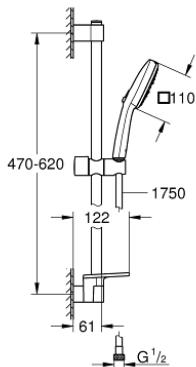

27 576 003 TEMPESTA CUBE 110 SHOWER RAIL SET 3 SPRAYS

PRODUCT DESCRIPTION

- Tyc: Chrome
- consisting of:
 - hand shower Tempesta Cube 110 (27 574)
 - spray patterns: Jet, Rain, Massage
 - maximum flow rate (at 3 bar): 7.4 l/min
 - shower rail, 600 mm (27 523)
 - shower hose Relexaflex 1750 mm 1/2" x 1/2" (28 154)
 - GROHE EasyReach tray (26 770)
 - GROHE EcoJoy - Less water, perfect flow
 - GROHE SmartSwitch - easily rotate the dial to enjoy your preferred spray option
 - GROHE DreamSpray - perfect spray pattern
 - GROHE LongLife finish
- Flexible Installation - 1 adjustable bracket for existing drill holes
- adjustable rail holder (turn and glide shower holder)
- GROHE SpeedClean - effortless limescale removal
- Inner WaterGuide - inner insulation for surface protection
- ShockProof silicone ring prevents damage caused by a shower falling
- min. recommended pressure 1.0 bar
- suitable for instantaneous heater
- professional exclusive

27 576 003 TEMPESTA CUBE 110 SHOWER RAIL SET 3 SPRAYS

SPARE PARTS

- 1: Shower rail holder (Spare part-nr. 48607000)
- 2: Glide element (Spare part-nr. 48609000)
- 3: Shower rail holder (Spare part-nr. 48608000)
- 4: Dirt strainer (Spare part-nr. 0700200M)
- 5: GROHE EasyReach tray (Spare part-nr. 26770001)
- 6: Compensation disc (Spare part-nr. 48543001)*