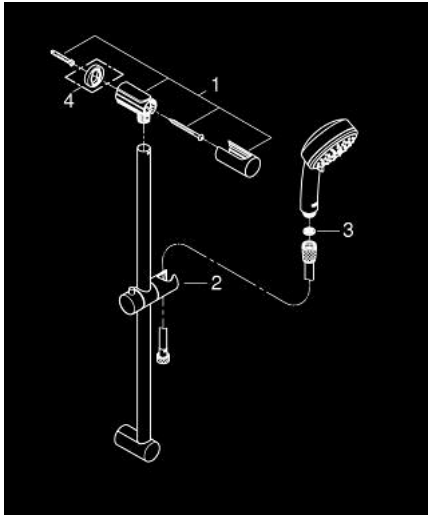

27 578 002 TEMPESTA COSMOPOLITAN 100 SHOWER RAIL SET 2 SPRAYS

PRODUCT DESCRIPTION

- Colour: chrome
- consisting of:
 - hand shower (27 571)
 - shower rail, 600 mm (27 521)
 - shower hose Relaxaflex 1750 mm 1/2" x 1/2" (28 154)
- GROHE DreamSpray - perfect spray pattern
- GROHE LongLife finish
- GROHE SpeedClean - effortless limescale removal
- Inner WaterGuide - inner insulation for surface protection
- suitable for instantaneous heater
- min. recommended pressure 1.0 bar

27 578 002 TEMPESTA COSMOPOLITAN 100 SHOWER RAIL SET 2 SPRAYS

SPARE PARTS

- 1: Shower rail holder (Spare part-nr. 48092000)
- 2: Glide element (Spare part-nr. 48093000)
- 3: Dirt strainer (Spare part-nr. 0700200M)
- 4: Compensation disc (Spare part-nr. 48051000)*