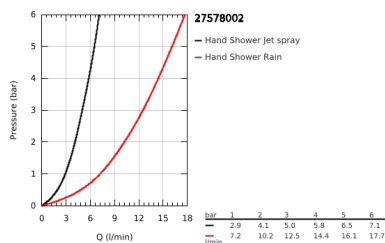

27 578 002 TEMPESTA COSMOPOLITAN 100 SHOWER RAIL SET 2 SPRAYS

PRODUCT DESCRIPTION

- Colour: chrome
- consisting of:
 - hand shower (27 571)
 - shower rail, 600 mm (27 521)
 - shower hose Relaxaflex 1750 mm 1/2" x 1/2" (28 154)
- GROHE DreamSpray - perfect spray pattern
- GROHE LongLife finish
- GROHE SpeedClean - effortless limescale removal
- Inner WaterGuide - inner insulation for surface protection
- suitable for instantaneous heater
- min. recommended pressure 1.0 bar

27 578 002 TEMPESTA COSMOPOLITAN 100 SHOWER RAIL SET 2 SPRAYS

SPARE PARTS

- 1: Shower rail holder (Spare part-nr. 48092000)
- 2: Glide element (Spare part-nr. 48093000)
- 3: Dirt strainer (Spare part-nr. 0700200M)
- 4: Compensation disc (Spare part-nr. 48051000)*