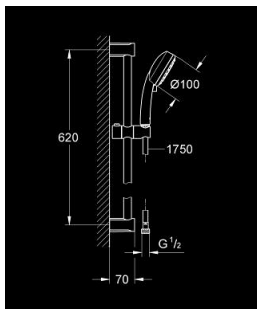

27 578 002 TEMPESTA COSMOPOLITAN 100 SHOWER RAIL SET 2 SPRAYS

PRODUCT DESCRIPTION

- Colour: chrome
- consisting of:
 - hand shower (27 571)
 - shower rail, 600 mm (27 521)
 - shower hose Relaxaflex 1750 mm 1/2" x 1/2" (28 154)
- GROHE DreamSpray - perfect spray pattern
- GROHE LongLife finish
- GROHE SpeedClean - effortless limescale removal
- Inner WaterGuide - inner insulation for surface protection
- suitable for instantaneous heater
- min. recommended pressure 1.0 bar

27 578 002 TEMPESTA COSMOPOLITAN 100 SHOWER RAIL SET 2 SPRAYS

SPARE PARTS

- 1: Shower rail holder (Spare part-nr. 48092000)
- 2: Glide element (Spare part-nr. 48093000)
- 3: Dirt strainer (Spare part-nr. 0700200M)
- 4: Compensation disc (Spare part-nr. 48051000)*