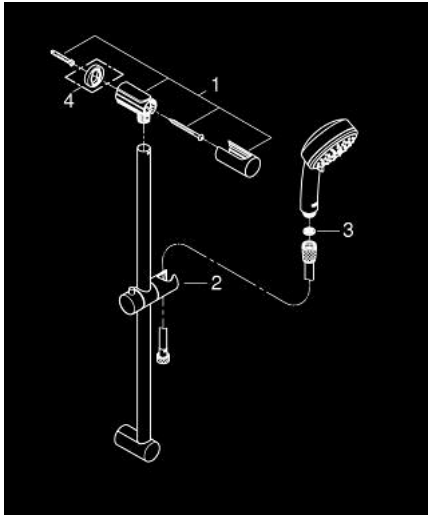

27 578 002 TEMPESTA COSMOPOLITAN 100 SHOWER RAIL SET 2 SPRAYS

PRODUCT DESCRIPTION

- Tyc: Chrome
- consisting of:
 - hand shower (27 571)
 - shower rail, 600 mm (27 521)
 - shower hose Relaxaflex 1750 mm 1/2" x 1/2" (28 154)
 - GROHE DreamSpray - perfect spray pattern
 - GROHE LongLife finish
 - GROHE SpeedClean - effortless limescale removal
 - Inner WaterGuide - inner insulation for surface protection
 - suitable for instantaneous heater
 - min. recommended pressure 1.0 bar

27 578 002 TEMPESTA COSMOPOLITAN 100 SHOWER RAIL SET 2 SPRAYS

SPARE PARTS

- 1: Shower rail holder (Spare part-nr. 48092000)
 - 2: Glide element (Spare part-nr. 48093000)
 - 3: Dirt strainer (Spare part-nr. 0700200M)
 - 4: Compensation disc (Spare part-nr. 48051000)*
- * Optional accessories