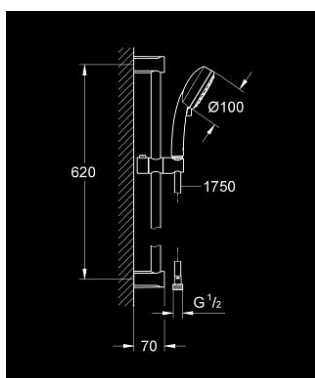

27 578 002 TEMPESTA COSMOPOLITAN 100 SHOWER RAIL SET 2 SPRAYS

PRODUCT DESCRIPTION

- Tyc: Chrome
- consisting of:
 - hand shower (27 571)
 - shower rail, 600 mm (27 521)
 - shower hose Relaxaflex 1750 mm 1/2" x 1/2" (28 154)
 - GROHE DreamSpray - perfect spray pattern
 - GROHE LongLife finish
 - GROHE SpeedClean - effortless limescale removal
 - Inner WaterGuide - inner insulation for surface protection
 - suitable for instantaneous heater
 - min. recommended pressure 1.0 bar

27 578 002 TEMPESTA COSMOPOLITAN 100 SHOWER RAIL SET 2 SPRAYS

SPARE PARTS

- 1: Shower rail holder (Spare part-nr. 48092000)
 - 2: Glide element (Spare part-nr. 48093000)
 - 3: Dirt strainer (Spare part-nr. 0700200M)
 - 4: Compensation disc (Spare part-nr. 48051000)*
- * Optional accessories