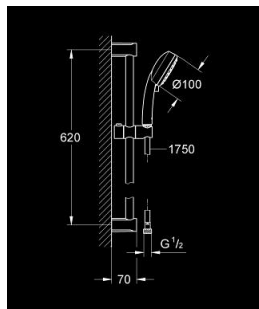

27 578 20E TEMPESTA COSMOPOLITAN 100 SHOWER RAIL SET 2 SPRAYS

PRODUCT DESCRIPTION

- Colour: chrome
- consisting of:
 - hand shower Tempesta Cosmopolitan 100 (27 571 20E)
 - shower rail, 600 mm (27 521)
 - shower hose Relaxaflex 1750 mm 1/2" x 1/2" (28 154)
 - 5.7 l/min flow limiter
 - GROHE DreamSpray - perfect spray pattern
 - GROHE LongLife finish
 - GROHE SpeedClean - effortless limescale removal
 - Inner WaterGuide - inner insulation for surface protection
- suitable for instantaneous heater
- min. recommended pressure 1.0 bar

27 578 20E TEMPESTA COSMOPOLITAN 100 SHOWER RAIL SET 2 SPRAYS

SPARE PARTS

- 1: Shower rail holder (Spare part-nr. 48092000)
 - 2: Glide element (Spare part-nr. 48093000)
 - 3: Dirt strainer (Spare part-nr. 0700200M)
 - 4: Compensation disc (Spare part-nr. 48051000)*
- * Optional accessories