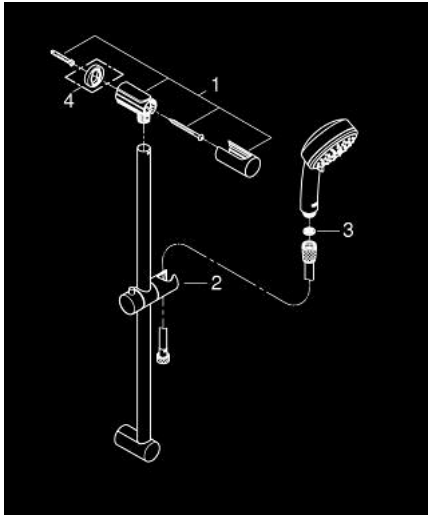

27 578 20E TEMPESTA COSMOPOLITAN 100 SHOWER RAIL SET 2 SPRAYS

PRODUCT DESCRIPTION

- Colour: chrome
- consisting of:
 - hand shower Tempesta Cosmopolitan 100 (27 571 20E)
 - shower rail, 600 mm (27 521)
 - shower hose Relaxaflex 1750 mm 1/2" x 1/2" (28 154)
 - 5.7 l/min flow limiter
 - GROHE DreamSpray - perfect spray pattern
 - GROHE LongLife finish
 - GROHE SpeedClean - effortless limescale removal
 - Inner WaterGuide - inner insulation for surface protection
- suitable for instantaneous heater
- min. recommended pressure 1.0 bar

27 578 20E TEMPESTA COSMOPOLITAN 100 SHOWER RAIL SET 2 SPRAYS

SPARE PARTS

- 1: Shower rail holder (Spare part-nr. 48092000)
 - 2: Glide element (Spare part-nr. 48093000)
 - 3: Dirt strainer (Spare part-nr. 0700200M)
 - 4: Compensation disc (Spare part-nr. 48051000)*
- * Optional accessories