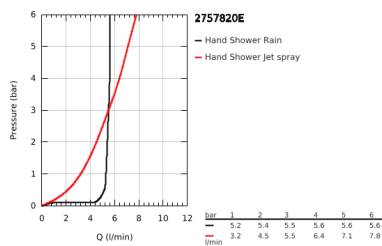

27 578 20E TEMPESTA COSMOPOLITAN 100 SHOWER RAIL SET 2 SPRAYS

PRODUCT DESCRIPTION

- Colour: chrome
- consisting of:
 - hand shower Tempesta Cosmopolitan 100 (27 571 20E)
 - shower rail, 600 mm (27 521)
 - shower hose Relaxaflex 1750 mm 1/2" x 1/2" (28 154)
 - 5.7 l/min flow limiter
 - GROHE DreamSpray - perfect spray pattern
 - GROHE LongLife finish
 - GROHE SpeedClean - effortless limescale removal
 - Inner WaterGuide - inner insulation for surface protection
- suitable for instantaneous heater
- min. recommended pressure 1.0 bar

27 578 20E TEMPESTA COSMOPOLITAN 100 SHOWER RAIL SET 2 SPRAYS

SPARE PARTS

- 1: Shower rail holder (Spare part-nr. 48092000)
 - 2: Glide element (Spare part-nr. 48093000)
 - 3: Dirt strainer (Spare part-nr. 0700200M)
 - 4: Compensation disc (Spare part-nr. 48051000)*
- * Optional accessories