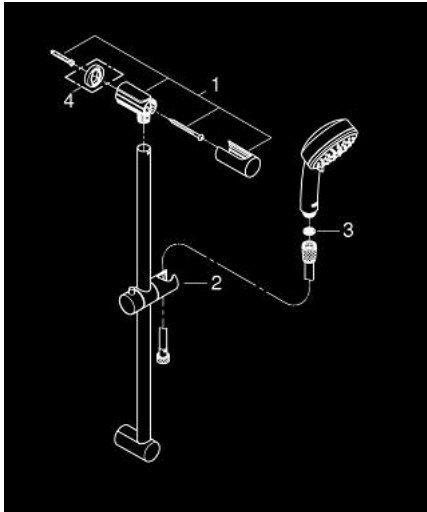

27 578 20E TEMPESTA COSMOPOLITAN 100 SHOWER RAIL SET 2 SPRAYS

PRODUCT DESCRIPTION

- Colour: chrome
- consisting of:
 - hand shower Tempesta Cosmopolitan 100 (27 571 20E)
 - shower rail, 600 mm (27 521)
 - shower hose Relaxaflex 1750 mm 1/2" x 1/2" (28 154)
 - GROHE EcoJoy 5.7 l/min. flow limiter
 - GROHE DreamSpray - perfect spray pattern
 - GROHE LongLife finish
 - GROHE SpeedClean - effortless limescale removal
 - Inner WaterGuide - inner insulation for surface protection
 - suitable for instantaneous heater
 - min. recommended pressure 1.0 bar

27 578 20E TEMPESTA COSMOPOLITAN 100 SHOWER RAIL SET 2 SPRAYS

SPARE PARTS

- 1: Shower rail holder (Spare part-nr. 48092000)
 - 2: Glide element (Spare part-nr. 48093000)
 - 3: Dirt strainer (Spare part-nr. 0700200M)
 - 4: Compensation disc (Spare part-nr. 48051000)*
- * Optional accessories