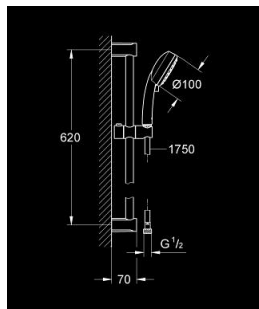

27 578 20E TEMPESTA COSMOPOLITAN 100 SHOWER RAIL SET 2 SPRAYS

PRODUCT DESCRIPTION

- Colour: chrome
- consisting of:
 - hand shower Tempesta Cosmopolitan 100 (27 571 20E)
 - shower rail, 600 mm (27 521)
 - shower hose Relaxaflex 1750 mm 1/2" x 1/2" (28 154)
 - GROHE EcoJoy 5.7 l/min. flow limiter
 - GROHE DreamSpray - perfect spray pattern
 - GROHE LongLife finish
 - GROHE SpeedClean - effortless limescale removal
 - Inner WaterGuide - inner insulation for surface protection
 - suitable for instantaneous heater
 - min. recommended pressure 1.0 bar

27 578 20E TEMPESTA COSMOPOLITAN 100 SHOWER RAIL SET 2 SPRAYS

SPARE PARTS

- 1: Shower rail holder (Spare part-nr. 48092000)
 - 2: Glide element (Spare part-nr. 48093000)
 - 3: Dirt strainer (Spare part-nr. 0700200M)
 - 4: Compensation disc (Spare part-nr. 48051000)*
- * Optional accessories