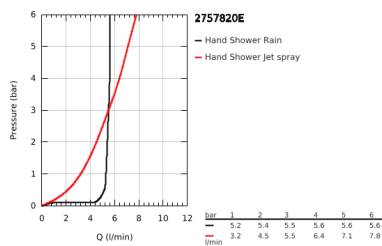

27 578 20E TEMPESTA COSMOPOLITAN 100 SHOWER RAIL SET 2 SPRAYS

PRODUCT DESCRIPTION

- Colour: chrome
- consisting of:
 - hand shower Tempesta Cosmopolitan 100 (27 571 20E)
 - shower rail, 600 mm (27 521)
 - shower hose Relaxaflex 1750 mm 1/2" x 1/2" (28 154)
 - GROHE EcoJoy 5.7 l/min. flow limiter
 - GROHE DreamSpray - perfect spray pattern
 - GROHE LongLife finish
 - GROHE SpeedClean - effortless limescale removal
 - Inner WaterGuide - inner insulation for surface protection
 - suitable for instantaneous heater
 - min. recommended pressure 1.0 bar

27 578 20E TEMPESTA COSMOPOLITAN 100 SHOWER RAIL SET 2 SPRAYS

SPARE PARTS

- 1: Shower rail holder (Spare part-nr. 48092000)
 - 2: Glide element (Spare part-nr. 48093000)
 - 3: Dirt strainer (Spare part-nr. 0700200M)
 - 4: Compensation disc (Spare part-nr. 48051000)*
- * Optional accessories