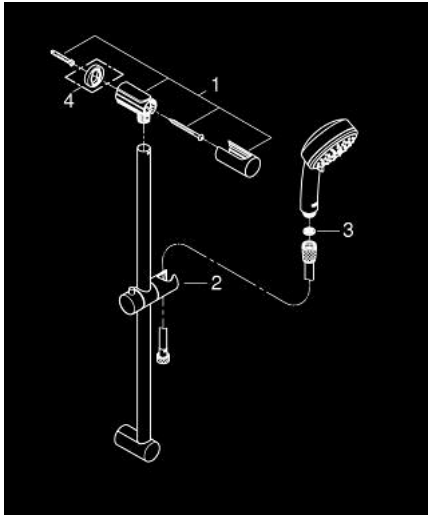

## 27 578 20E TEMPESTA COSMOPOLITAN 100 SHOWER RAIL SET 2 SPRAYS

### PRODUCT DESCRIPTION

- Tyc: Chrome
- consisting of:
  - hand shower Tempesta Cosmopolitan 100 (27 571 20E)
  - shower rail, 600 mm (27 521)
  - shower hose Relaxaflex 1750 mm 1/2" x 1/2" (28 154)
  - GROHE EcoJoy 5.7 l/min. flow limiter
  - GROHE DreamSpray - perfect spray pattern
  - GROHE LongLife finish
  - GROHE SpeedClean - effortless limescale removal
  - Inner WaterGuide - inner insulation for surface protection
  - suitable for instantaneous heater
  - min. recommended pressure 1.0 bar

### SPARE PARTS

- 1: Shower rail holder (Spare part-nr. 48092000)
- 2: Glide element (Spare part-nr. 48093000)
- 3: Dirt strainer (Spare part-nr. 0700200M)
- 4: Compensation disc (Spare part-nr. 48051000)\*