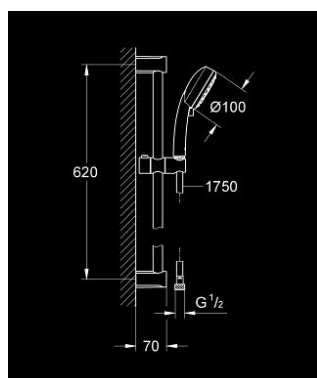

## 27 578 20E TEMPESTA COSMOPOLITAN 100 SHOWER RAIL SET 2 SPRAYS

### PRODUCT DESCRIPTION

- Tyc: Chrome
- consisting of:
  - hand shower Tempesta Cosmopolitan 100 (27 571 20E)
  - shower rail, 600 mm (27 521)
  - shower hose Relaxaflex 1750 mm 1/2" x 1/2" (28 154)
  - GROHE EcoJoy 5.7 l/min. flow limiter
  - GROHE DreamSpray - perfect spray pattern
  - GROHE LongLife finish
  - GROHE SpeedClean - effortless limescale removal
  - Inner WaterGuide - inner insulation for surface protection
  - suitable for instantaneous heater
  - min. recommended pressure 1.0 bar

### SPARE PARTS

- 1: Shower rail holder (Spare part-nr. 48092000)
- 2: Glide element (Spare part-nr. 48093000)
- 3: Dirt strainer (Spare part-nr. 0700200M)
- 4: Compensation disc (Spare part-nr. 48051000)\*