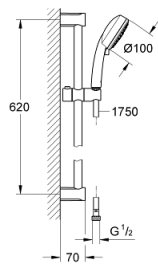

## 27 579 002 TEMPESTA COSMOPOLITAN 100 SHOWER RAIL SET 3 SPRAYS

### PRODUCT DESCRIPTION

- Colour: chrome
- consisting of:
  - hand shower (27 574)
  - shower rail, 600 mm (27 521)
  - shower hose Relaxaflex 1750 mm 1/2" x 1/2" (28 154)
  - 9.5 l/min flow limiter
  - GROHE DreamSpray - perfect spray pattern
  - GROHE LongLife finish
  - GROHE SpeedClean - effortless limescale removal
  - Inner WaterGuide - inner insulation for surface protection
- suitable for instantaneous heater
- min. recommended pressure 1.0 bar

27 579 002 **TEMPESTA COSMOPOLITAN 100 SHOWER RAIL SET 3 SPRAYS**