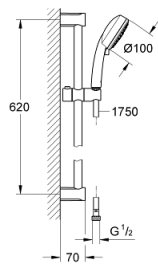

27 579 002 TEMPESTA COSMOPOLITAN 100 SHOWER RAIL SET 3 SPRAYS

PRODUCT DESCRIPTION

- Colour: chrome
- consisting of:
 - hand shower (27 574)
 - shower rail, 600 mm (27 521)
 - shower hose Relaxaflex 1750 mm 1/2" x 1/2" (28 154)
 - GROHE EcoJoy 9.5 l/min flow limiter
 - GROHE DreamSpray - perfect spray pattern
 - GROHE LongLife finish
 - GROHE SpeedClean - effortless limescale removal
 - Inner WaterGuide - inner insulation for surface protection
- suitable for instantaneous heater
- min. recommended pressure 1.0 bar

27 579 002 **TEMPESTA COSMOPOLITAN 100 SHOWER RAIL SET 3 SPRAYS**