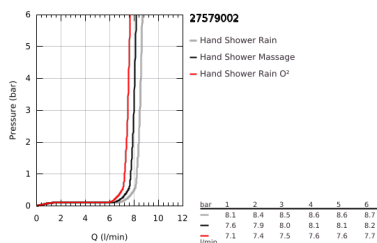

27 579 002 TEMPESTA COSMOPOLITAN 100 SHOWER RAIL SET 3 SPRAYS

PRODUCT DESCRIPTION

- Colour: chrome
- consisting of:
 - hand shower (27 574)
 - shower rail, 600 mm (27 521)
 - shower hose Relaxaflex 1750 mm 1/2" x 1/2" (28 154)
 - GROHE EcoJoy 9.5 l/min flow limiter
 - GROHE DreamSpray - perfect spray pattern
 - GROHE LongLife finish
 - GROHE SpeedClean - effortless limescale removal
 - Inner WaterGuide - inner insulation for surface protection
- suitable for instantaneous heater
- min. recommended pressure 1.0 bar

27 579 002 **TEMPESTA COSMOPOLITAN 100 SHOWER RAIL SET 3 SPRAYS**