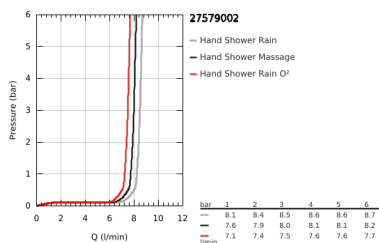

## 27 579 002 TEMPESTA COSMOPOLITAN 100 SHOWER RAIL SET 3 SPRAYS

### PRODUCT DESCRIPTION

- Colour: chrome
- consisting of:
  - hand shower (27 574)
  - shower rail, 600 mm (27 521)
  - shower hose Relaxaflex 1750 mm 1/2" x 1/2" (28 154)
  - 9.5 l/min flow limiter
  - GROHE DreamSpray - perfect spray pattern
  - GROHE LongLife finish
  - GROHE SpeedClean - effortless limescale removal
  - Inner WaterGuide - inner insulation for surface protection
- suitable for instantaneous heater
- min. recommended pressure 1.0 bar