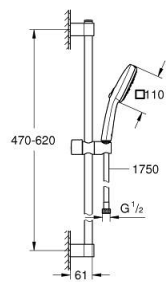

## 27 579 003 TEMPESTA CUBE 110 SHOWER RAIL SET 3 SPRAYS

### PRODUCT DESCRIPTION

- Colour: chrome
- consisting of:
  - hand shower Tempesta Cube 110 (27 574)
  - spray patterns: Jet, Rain, Massage
  - maximum flow rate (at 3 bar): 7.4 l/min
  - shower rail, 600 mm (27 523)
  - shower hose Relexaflex 1750 mm 1/2" x 1/2" (28 154)
  - GROHE EcoJoy - less water, perfect flow
  - GROHE SmartSwitch - easily rotate the dial to enjoy your preferred spray option
  - GROHE DreamSpray - perfect spray pattern
  - GROHE LongLife finish
- Flexible Installation - 1 adjustable bracket for existing drill holes
- adjustable rail holder (turn and glide shower holder)
- GROHE SpeedClean - effortless limescale removal
- Inner WaterGuide - inner insulation for surface protection
- ShockProof silicone ring prevents damage caused by a shower falling
- min. recommended pressure 1.0 bar
- suitable for instantaneous heater
- professional exclusive

### SPARE PARTS

- 1: Shower rail holder (Spare part-nr. 48607000)
  - 2: Glide element (Spare part-nr. 48609000)
  - 3: Shower rail holder (Spare part-nr. 48608000)
  - 4: Dirt strainer (Spare part-nr. 0700200M)
  - 5: Compensation disc (Spare part-nr. 48543001)\*
- \* Optional accessories