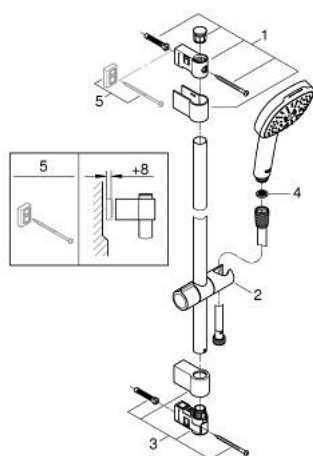

## 27 579 003 TEMPESTA CUBE 110 SHOWER RAIL SET 3 SPRAYS

### PRODUCT DESCRIPTION

- Colour: chrome
- consisting of:
  - hand shower Tempesta Cube 110 (27 574)
  - spray patterns: Jet, Rain, Massage
  - maximum flow rate (at 3 bar): 7.4 l/min
  - shower rail, 600 mm (27 523)
  - shower hose Relexaflex 1750 mm 1/2" x 1/2" (28 154)
  - GROHE EcoJoy - less water, perfect flow
  - GROHE SmartSwitch - easily rotate the dial to enjoy your preferred spray option
  - GROHE DreamSpray - perfect spray pattern
  - GROHE LongLife finish
- Flexible Installation - 1 adjustable bracket for existing drill holes
- adjustable rail holder (turn and glide shower holder)
- GROHE SpeedClean - effortless limescale removal
- Inner WaterGuide - inner insulation for surface protection
- ShockProof silicone ring prevents damage caused by a shower falling
- min. recommended pressure 1.0 bar
- suitable for instantaneous heater
- professional exclusive

### SPARE PARTS

- 1: Shower rail holder (Spare part-nr. 48607000)
  - 2: Glide element (Spare part-nr. 48609000)
  - 3: Shower rail holder (Spare part-nr. 48608000)
  - 4: Dirt strainer (Spare part-nr. 0700200M)
  - 5: Compensation disc (Spare part-nr. 48543001)\*
- \* Optional accessories