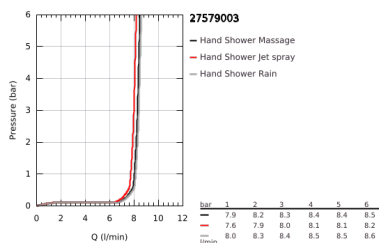

## 27 579 003 TEMPESTA CUBE 110 SHOWER RAIL SET 3 SPRAYS

### PRODUCT DESCRIPTION

- Colour: chrome
- consisting of:
  - hand shower Tempesta Cube 110 (27 574)
  - spray patterns: Jet, Rain, Massage
  - maximum flow rate (at 3 bar): 7.4 l/min
  - shower rail, 600 mm (27 523)
  - shower hose Relexaflex 1750 mm 1/2" x 1/2" (28 154)
  - GROHE EcoJoy - less water, perfect flow
  - GROHE SmartSwitch - easily rotate the dial to enjoy your preferred spray option
  - GROHE DreamSpray - perfect spray pattern
  - GROHE LongLife finish
- Flexible Installation - 1 adjustable bracket for existing drill holes
- adjustable rail holder (turn and glide shower holder)
- GROHE SpeedClean - effortless limescale removal
- Inner WaterGuide - inner insulation for surface protection
- ShockProof silicone ring prevents damage caused by a shower falling
- min. recommended pressure 1.0 bar
- suitable for instantaneous heater
- professional exclusive