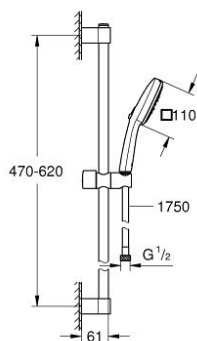

27 579 003 TEMPESTA CUBE 110 SHOWER RAIL SET 3 SPRAYS

PRODUCT DESCRIPTION

- Tyc: Chrome
- consisting of:
 - hand shower Tempesta Cube 110 (27 574)
 - spray patterns: Jet, Rain, Massage
 - maximum flow rate (at 3 bar): 7.4 l/min
 - shower rail, 600 mm (27 523)
 - shower hose Relexaflex 1750 mm 1/2" x 1/2" (28 154)
 - GROHE EcoJoy - Less water, perfect flow
 - GROHE SmartSwitch - easily rotate the dial to enjoy your preferred spray option
 - GROHE DreamSpray - perfect spray pattern
 - GROHE LongLife finish
- Flexible Installation - 1 adjustable bracket for existing drill holes
- adjustable rail holder (turn and glide shower holder)
- GROHE SpeedClean - effortless limescale removal
- Inner WaterGuide - inner insulation for surface protection
- ShockProof silicone ring prevents damage caused by a shower falling
- min. recommended pressure 1.0 bar
- suitable for instantaneous heater
- professional exclusive

27 579 003 TEMPESTA CUBE 110 SHOWER RAIL SET 3 SPRAYS

SPARE PARTS

- 1: Shower rail holder (Spare part-nr. 48607000)
 - 2: Glide element (Spare part-nr. 48609000)
 - 3: Shower rail holder (Spare part-nr. 48608000)
 - 4: Dirt strainer (Spare part-nr. 0700200M)
 - 5: Compensation disc (Spare part-nr. 48543001)*
- * Optional accessories