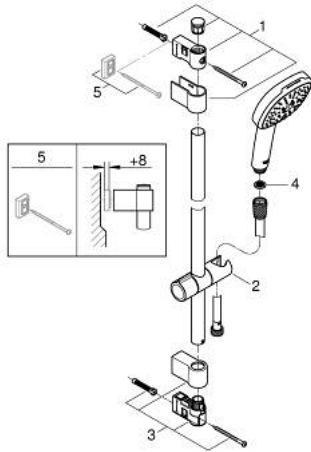

27 579 003 TEMPESTA CUBE 110 SHOWER RAIL SET 3 SPRAYS

PRODUCT DESCRIPTION

- Tyc: Chrome
- consisting of:
 - hand shower Tempesta Cube 110 (27 574)
 - spray patterns: Jet, Rain, Massage
 - maximum flow rate (at 3 bar): 7.4 l/min
 - shower rail, 600 mm (27 523)
 - shower hose Relexaflex 1750 mm 1/2" x 1/2" (28 154)
 - GROHE EcoJoy - Less water, perfect flow
 - GROHE SmartSwitch - easily rotate the dial to enjoy your preferred spray option
 - GROHE DreamSpray - perfect spray pattern
 - GROHE LongLife finish
- Flexible Installation - 1 adjustable bracket for existing drill holes
- adjustable rail holder (turn and glide shower holder)
- GROHE SpeedClean - effortless limescale removal
- Inner WaterGuide - inner insulation for surface protection
- ShockProof silicone ring prevents damage caused by a shower falling
- min. recommended pressure 1.0 bar
- suitable for instantaneous heater
- professional exclusive

27 579 003 TEMPESTA CUBE 110 SHOWER RAIL SET 3 SPRAYS

SPARE PARTS

- 1: Shower rail holder (Spare part-nr. 48607000)
 - 2: Glide element (Spare part-nr. 48609000)
 - 3: Shower rail holder (Spare part-nr. 48608000)
 - 4: Dirt strainer (Spare part-nr. 0700200M)
 - 5: Compensation disc (Spare part-nr. 48543001)*
- * Optional accessories