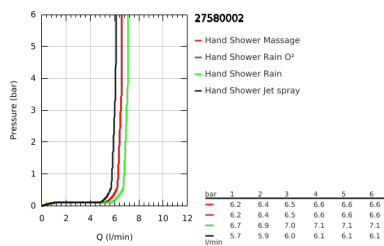

27 580 002 TEMPESTA COSMOPOLITAN 100 SHOWER RAIL SET 4 SPRAYS

PRODUCT DESCRIPTION

- Colour: chrome
- consisting of:
 - hand shower Tempesta Cosmopolitan 100 (27 575)
 - shower rail, 600 mm (27 521)
 - shower hose Relaxaflex 1750 mm 1/2" x 1/2" (28 154)
 - GROHE EcoJoy 9.5 l/min flow limiter
 - GROHE DreamSpray - perfect spray pattern
 - GROHE LongLife finish
 - GROHE SpeedClean - effortless limescale removal
 - Inner WaterGuide - inner insulation for surface protection
- suitable for instantaneous heater
- min. recommended pressure 1.0 bar

27 580 002 TEMPESTA COSMOPOLITAN 100 SHOWER RAIL SET 4 SPRAYS

SPARE PARTS

- 1: Shower rail holder (Spare part-nr. 48095000)
- 2: Glide element (Spare part-nr. 12140000)
- 3: Dirt strainer (Spare part-nr. 0700200M)
- 4: Compensation disc (Spare part-nr. 48051000)*