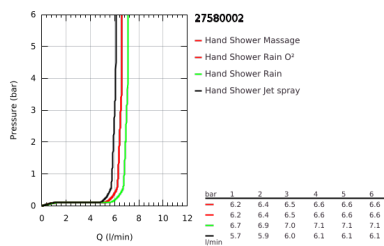

27 580 002 TEMPESTA COSMOPOLITAN 100 SHOWER RAIL SET 4 SPRAYS

PRODUCT DESCRIPTION

- Colour: chrome
- consisting of:
 - hand shower Tempesta Cosmopolitan 100 (27 575)
 - shower rail, 600 mm (27 521)
 - shower hose Relaxaflex 1750 mm 1/2" x 1/2" (28 154)
 - 9.5 l/min flow limiter
 - GROHE DreamSpray - perfect spray pattern
 - GROHE LongLife finish
 - GROHE SpeedClean - effortless limescale removal
 - Inner WaterGuide - inner insulation for surface protection
- suitable for instantaneous heater
- min. recommended pressure 1.0 bar

27 580 002 TEMPESTA COSMOPOLITAN 100 SHOWER RAIL SET 4 SPRAYS

SPARE PARTS

- 1: Shower rail holder (Spare part-nr. 48095000)
- 2: Glide element (Spare part-nr. 12140000)
- 3: Dirt strainer (Spare part-nr. 0700200M)
- 4: Compensation disc (Spare part-nr. 48051000)*