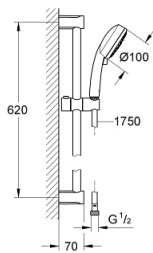

27 580 002 TEMPESTA COSMOPOLITAN 100 SHOWER RAIL SET 4 SPRAYS

PRODUCT DESCRIPTION

- Colour: chrome
- consisting of:
 - hand shower Tempesta Cosmopolitan 100 (27 575)
 - shower rail, 600 mm (27 521)
 - shower hose Relaxaflex 1750 mm 1/2" x 1/2" (28 154)
 - GROHE EcoJoy 9.5 l/min flow limiter
 - GROHE DreamSpray - perfect spray pattern
 - GROHE LongLife finish
 - GROHE SpeedClean - effortless limescale removal
 - Inner WaterGuide - inner insulation for surface protection
- suitable for instantaneous heater
- min. recommended pressure 1.0 bar

27 580 002 TEMPESTA COSMOPOLITAN 100 SHOWER RAIL SET 4 SPRAYS

SPARE PARTS

- 1: Shower rail holder (Spare part-nr. 48095000)
- 2: Glide element (Spare part-nr. 12140000)
- 3: Dirt strainer (Spare part-nr. 0700200M)
- 4: Compensation disc (Spare part-nr. 48051000)*