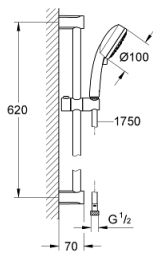

27 580 002 TEMPESTA COSMOPOLITAN 100 SHOWER RAIL SET 4 SPRAYS

PRODUCT DESCRIPTION

- Colour: chrome
- consisting of:
 - hand shower Tempesta Cosmopolitan 100 (27 575)
 - shower rail, 600 mm (27 521)
 - shower hose Relaxaflex 1750 mm 1/2" x 1/2" (28 154)
 - 9.5 l/min flow limiter
 - GROHE DreamSpray - perfect spray pattern
 - GROHE LongLife finish
 - GROHE SpeedClean - effortless limescale removal
 - Inner WaterGuide - inner insulation for surface protection
- suitable for instantaneous heater
- min. recommended pressure 1.0 bar

27 580 002 TEMPESTA COSMOPOLITAN 100 SHOWER RAIL SET 4 SPRAYS

SPARE PARTS

- 1: Shower rail holder (Spare part-nr. 48095000)
- 2: Glide element (Spare part-nr. 12140000)
- 3: Dirt strainer (Spare part-nr. 0700200M)
- 4: Compensation disc (Spare part-nr. 48051000)*