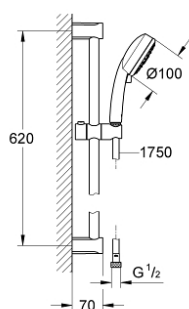

27 580 002 TEMPESTA COSMOPOLITAN 100 SHOWER RAIL SET 4 SPRAYS

PRODUCT DESCRIPTION

- Tyc: Chrome
- consisting of:
 - hand shower Tempesta Cosmopolitan 100 (27 575)
 - shower rail, 600 mm (27 521)
 - shower hose Relaxaflex 1750 mm 1/2" x 1/2" (28 154)
 - 9.5 l/min flow limiter
 - GROHE DreamSpray - perfect spray pattern
 - GROHE LongLife finish
 - GROHE SpeedClean - effortless limescale removal
 - Inner WaterGuide - inner insulation for surface protection
 - suitable for instantaneous heater
 - min. recommended pressure 1.0 bar

27 580 002 TEMPESTA COSMOPOLITAN 100 SHOWER RAIL SET 4 SPRAYS

SPARE PARTS

- 1: Shower rail holder (Spare part-nr. 48095000)
- 2: Glide element (Spare part-nr. 12140000)
- 3: Dirt strainer (Spare part-nr. 0700200M)
- 4: Compensation disc (Spare part-nr. 48051000)*