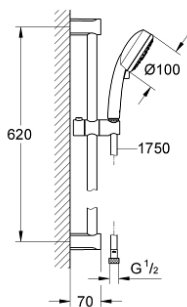

## 27 580 002 TEMPESTA COSMOPOLITAN 100 SHOWER RAIL SET 4 SPRAYS

### PRODUCT DESCRIPTION

- Tyc: Chrome
- consisting of:
  - hand shower Tempesta Cosmopolitan 100 (27 575)
  - shower rail, 600 mm (27 521)
  - shower hose Relaxaflex 1750 mm 1/2" x 1/2" (28 154)
  - GROHE EcoJoy 9.5 l/min flow limiter
  - GROHE DreamSpray - perfect spray pattern
  - GROHE LongLife finish
  - GROHE SpeedClean - effortless limescale removal
  - Inner WaterGuide - inner insulation for surface protection
  - suitable for instantaneous heater
  - min. recommended pressure 1.0 bar

### SPARE PARTS

- 1: Shower rail holder (Spare part-nr. 48095000)
  - 2: Glide element (Spare part-nr. 12140000)
  - 3: Dirt strainer (Spare part-nr. 0700200M)
  - 4: Compensation disc (Spare part-nr. 48051000)\*
- \* Optional accessories